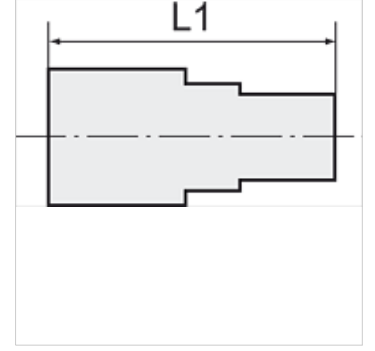

# K-GAM IG 5

Female connectors, parallel female thread

**HANSA FLEX**

## Ürün

Tanım	Mil	Hortum için	L1 (mm)	SW
K- 07 40 30 14	G 1/4	6 mm / 4 mm	25,0	17 mm
K- 07 40 30 15	G 1/4	8 mm / 6 mm	25,0	17 mm