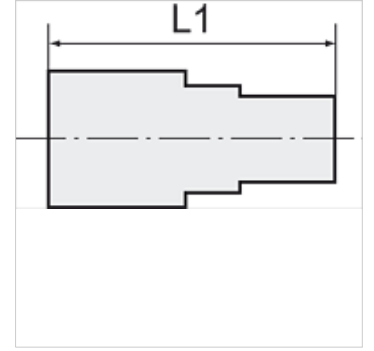

# K-GAM IG 5

Female connectors, parallel female thread

**HANSA FLEX**

## Ürün

Tanım	Mil	Hortum için	L1 (mm)	SW
K- 07 40 30 14	G 1/4	6 mm / 4 mm	25,0	17 mm
K- 07 40 30 15	G 1/4	8 mm / 6 mm	25,0	17 mm