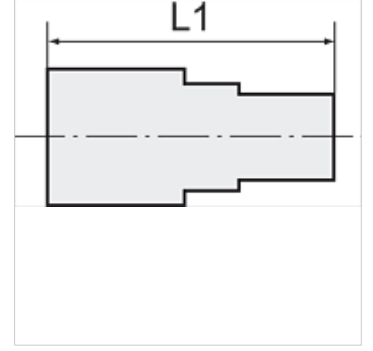

# K-GAM IG 5

Female connectors, parallel female thread

**HANSA FLEX**

## Ürün

Tanım	Mil	Hortum için	L1 (mm)	SW
K- 07 40 30 14	G 1/4	6 mm / 4 mm	25,0	17 mm
K- 07 40 30 15	G 1/4	8 mm / 6 mm	25,0	17 mm