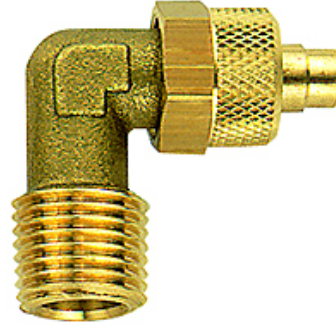

# K-W90 AG-K ISO 7-1

Male elbows, conical male thread acc. to ISO 7-1

**HANSA FLEX**

## Açıklama

For the installation of plastic tubing.