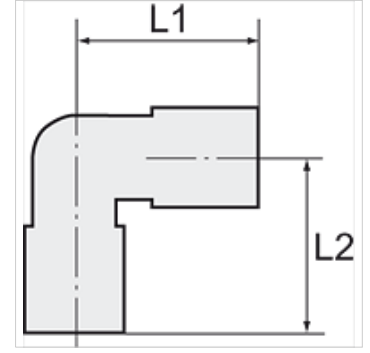

# K-W90 AG-K ISO 7-1

Male elbows, conical male thread acc. to ISO 7-1

**HANSA FLEX**

## Açıklama

For the installation of plastic tubing.

## Ürün

Tanım	Mil	Hortum için	L1 (mm)	L2 (mm)	SW
K- 07 40 30 64	R 1/8	6 mm / 4 mm	22,0	17,0	8 mm
K- 07 40 30 65	R 1/4	6 mm / 4 mm	22,0	22,0	8 mm
K- 07 40 30 66	R 1/4	10 mm / 8 mm	26,0	21,0	12 mm