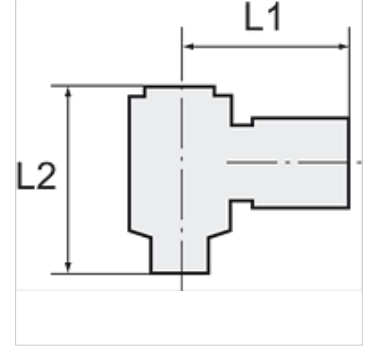

K-W90 VERSCHR DREH HS ALU POM BLAU

Union elbows with aluminium banjo bolt, swivel type

HANSA FLEX

Özellikler

Çalışma basıncı 0 - 10 bar

Sıcaklık sahası -10 °C to +60 °C

Açıklama

Diğer bilgiler, istek üzerinedir.

Ürün

Tanım	Mil	Hortum için	L1 (mm)	L2 (mm)
K- 07 40 33 24	G 1/8	6 mm / 4 mm	23,0	27,0
K- 07 40 33 25	G 1/8	8 mm / 6 mm	25,0	27,0
K- 07 40 33 26	G 1/4	6 mm / 4 mm	25,0	29,0
K- 07 40 33 27	G 1/4	8 mm / 6 mm	26,5	29,0