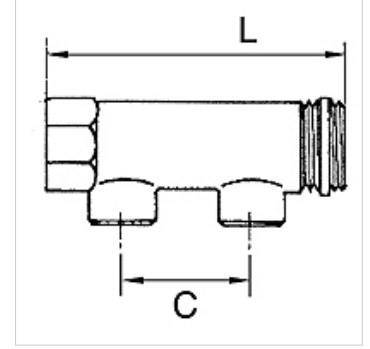

# K-VTST 2 AB MS

Distributor pieces, brass, with 2 outlets

**HANSA FLEX**

## Özellikler

Bağlantı	G 3/4 and G 1 incl. PTFE-sealing at outer thread, G 1 1/4 without sealing
Çalışma basıncı	maks. 10 bar

## Açıklama

For assembling compressed air taps. End fittings with 1 x male and 1 x female thread, outlets optionally with male or female thread.

## Ürün

Tanım	Bağlantı çıkış	Bağlantı giriş	C (mm)	L (mm)
K- 07 40 40 49	2 x 1/2 male	2 x 3/4	50,0	110,0
K- 07 40 40 50	2 x 1/2 female	2 x 3/4	50,0	110,0
K- 07 40 40 51	2 x 1/2 male	2 x 1	50,0	113,0
K- 07 40 40 52	2 x 1/2 female	2 x 1	50,0	113,0
K- 07 40 40 53	2 x 1/2 male	2 x 1 1/4	60,0	137,0
K- 07 40 40 54	2 x 1/2 female	2 x 1 1/4	60,0	137,0