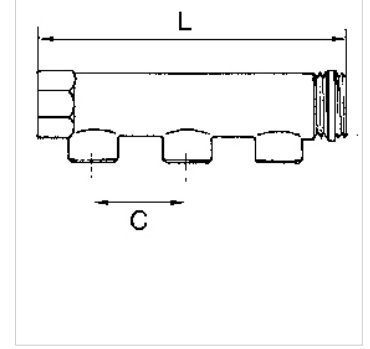

# K-VTST 3 AB MS

Distributor pieces, brass, with 3 outlets

**HANSA FLEX**

## Özellikler

Bağlantı	G 3/4 and G 1 incl. PTFE-sealing at outer thread, G 1 1/4 without sealing
Çalışma basıncı	maks. 10 bar

## Ürün

Tanım	Bağlantı çıkış	Bağlantı giriş	C (mm)	L (mm)
K- 07 40 40 55	3 x 1/2 male	2 x 3/4	50,0	160,0
K- 07 40 40 56	3 x 1/2 female	2 x 3/4	50,0	160,0
K- 07 40 40 57	3 x 1/2 male	2 x 1	50,0	163,0
K- 07 40 40 58	3 x 1/2 female	2 x 1	50,0	163,0
K- 07 40 40 59	3 x 1/2 male	2 x 1 1/4	60,0	197,0
K- 07 40 40 60	3 x 1/2 female	2 x 1 1/4	60,0	197,0