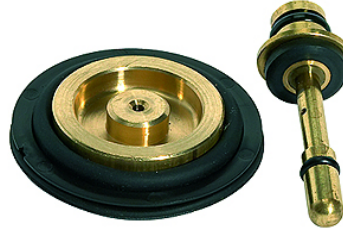

# K-VERSCHLEI-SATZ VARIOBLOC

Set of wearing parts

**HANSA FLEX**

## Açıklama

diaphragm, sealing cone, seal

## Ürün

Tanım	Tanım
K- 07 25 16 92	Set of wearing parts (diaphragm, sealing cone, seal). Compatible with G 1/4, G 3/8
K- 07 25 16 93	Set of wearing parts (diaphragm, sealing cone, seal). Compatible with G 1/2, G 3/4, G 1

## aşağıdaki ürünlerin yedek parçasıdır

K-DRG VARIOBLOC	Pressure regulators
K-DRG DRVS VARIOBLOC	Pressure regulators with pressure supply at both ends
K-FI REGL PC-BEHAEL MANO VARIOBLOC	Filter regulators with polycarbonate bowl and pressure gauge
K-FI REGL METALLBEHAE S MANO VARIOB	Filter regulators with metal bowl, incl. sight glass and pressure gauge
K-WTEH 3-TLG PC-BEHAEL VARIOBLOC	Service units, 3-piece with polycarbonate bowl
K-WTEH 3-TLG MET SICH TROPF VARIOBL	Service units, 3-piece with metal bowl, incl. sight glass and metal sight dome
K-WTEH 2-TLG PC-BEHAEL VARIOBLOC	Service units, 2-piece with polycarbonate bowl
K-WTEH 2-TLG MET SICH TROPF VARIOBL	Service units, 2-piece with metal bowl, incl. sight glass and metal sight dome