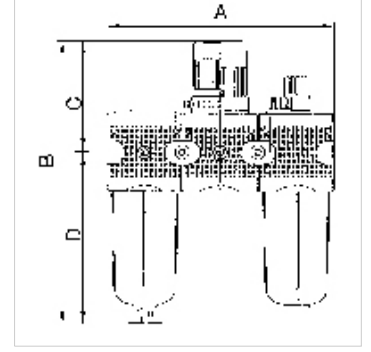

# K-WTEH 3-TLG MET SICH TROPF MULTIFI

Service units, 3-piece with metal bowl and sight glass, metal sight dome

**HANSA FLEX**

## Özellikler

Giriş basıncı	Max. 16 bar (polycarbonate bowl), Max. 20 bar (metal bowl)
Akışkan sıcaklığı	max. 60 °C
Ortam sıcaklığı	Max. 60 °C
Filtre ünitesindeki delik genişliği	5 µm (BG 1 / BG 2), 40 µm (BG 3)
Yalıtım malzemesi	NBR
Yay kapağı	POM-brass
Gövde	Die-cast zinc, Aluminium for G 1 variant
Damla örtüsü	PA (polycarbonate bowl), Zinc-glass-NBR (metal bowl)
Drain valve	Semi-automatic
Akış değeri ölçümü	At P1 = 8 bar, P2 = 6 bar and pressure drop $\Delta p = 1$ bar

## Açıklama

Three-piece service units consisting of a reversible diaphragm pressure regulator, independent of inlet pressure, with self-relieving design, centrifugal separator and proportional lubricator.

## Ürün

Tanım	Mil	Ayar aralığı	Akış (L/min)	A (mm)	B	C (mm)	TR (mm)	DN	Model ebadı
K- 07 25 01 11	G 1/4	0.5 - 10 bar	1100	138,0	196,0 mm	67,0	129,0	6	1
K- 07 25 01 14	G 3/8	0.5 - 10 bar	1100	138,0	196,0 mm	67,0	129,0	10	1
K- 07 25 01 17	G 1/2	0.5 - 10 bar	3000	202,0	248,0 mm	97,0	151,0	15	2
K- 07 25 01 20	G 3/4	0.5 - 10 bar	3000	202,0	248,0 mm	97,0	151,0	20	2
K- 07 25 01 23	G 1	0.5 - 10 bar	11300	300,0	385,0 mm	128,0	257,0	25	3