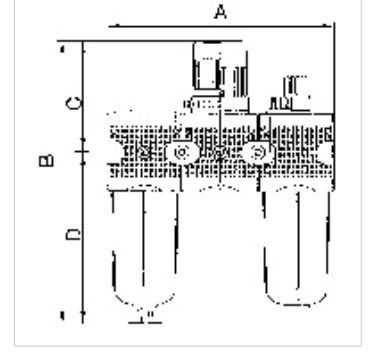

K-WTEH 3-TLG MET SICH TROPF MULTIFI

Service units, 3-piece with metal bowl and sight glass, metal sight dome

HANSA FLEX

Özellikler

Giriş basıncı	Max. 16 bar (polycarbonate bowl), Max. 20 bar (metal bowl)
Akışkan sıcaklığı	max. 60 °C
Ortam sıcaklığı	Max. 60 °C
Filtre ünitesindeki delik genişliği	5 µm (BG 1 / BG 2), 40 µm (BG 3)
Yalıtım malzemesi	NBR
Yay kapağı	POM-brass
Gövde	Die-cast zinc, Aluminium for G 1 variant
Damla örtüsü	PA (polycarbonate bowl), Zinc-glass-NBR (metal bowl)
Drain valve	Semi-automatic
Akış değeri ölçümü	At P1 = 8 bar, P2 = 6 bar and pressure drop $\Delta p = 1$ bar

Açıklama

Diğer bilgiler, istek üzerinedir.

Açıklama

Three-piece service units consisting of a reversible diaphragm pressure regulator, independent of inlet pressure, with self-relieving design, centrifugal separator and proportional lubricator.

Siparişe ilgili bilgiler

3-piece service units are also available in other control ranges (0.1 - 3 bar, 0.2 - 6 bar and 0.5 - 16 bar) and in lockable version. Please ask for more information.

Ek bilgiler

1500 l/min: P1: 10 bar, P2: 7 bar, $\Delta p \leq 0.1$ bar.

Ürün

Tanım	Mil	Ayar aralığı	Akış (L/min)	A (mm)	B	C (mm)	TR (mm)	DN	Model ebadı
K- 07 25 01 11	G 1/4	0.5 - 10 bar	1100	138,0	196,0 mm	67,0	129,0	6	1
K- 07 25 01 14	G 3/8	0.5 - 10 bar	1100	138,0	196,0 mm	67,0	129,0	10	1
K- 07 25 01 17	G 1/2	0.5 - 10 bar	3000	202,0	248,0 mm	97,0	151,0	15	2
K- 07 25 01 20	G 3/4	0.5 - 10 bar	3000	202,0	248,0 mm	97,0	151,0	20	2
K- 07 25 01 23	G 1	0.5 - 10 bar	11300	300,0	385,0 mm	128,0	257,0	25	3