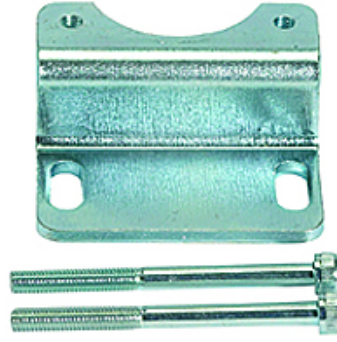

# K-HALTERBAUSATZ MULTIFIX

Holder

**HANSA FLEX**

## Açıklama

Holder

## Ürün

Tanım	Tanım	Model ebadı
K- 07 25 01 90	Mounting bracket with 2 screws	1
K- 07 25 01 91	Mounting bracket with 2 screws	2
K- 07 25 01 92	Mounting bracket with 2 screws	3

## aşağıdaki ürünlerin yedek parçasıdır

K-DRG MULTIFIX	Pressure regulators
K-DRG PNEU FERNGEST MULTIFIX	Pressure regulators with pneumatic remote control
K-FI REGL PC-BEHAEL MANO MULTIFIX	Filter regulators with polycarbonate bowl and pressure gauge
K-FI REGL PC-BEHAEL S MANO MULTIFIX	Filter regulators with polycarbonate bowl, bowl guard and pressure gauge
K-FI REGL METALLBEHAE S MANO MULTIF	Filter regulators with metal bowl and sight glass, incl. pressure gauge
K-FI PC-BEHAELTER MULTIFIX	Filters with polycarbonate bowl
K-FI PC-BEHAELTER SCHUTZK MULTIFIX	Filters with polycarbonate bowl and bowl guard
K-FI METALLBEHAELTER SICHT MULTIFIX	Filters with metal bowl and sight glass
K-NEBELOELER PC-BEHAELTER MULTIFIX	Oil-mist lubricators with polycarbonate bowl
K-NEBELOELER PC-BEHAEL S MULTIFIX	Oil-mist lubricators with polycarbonate bowl and bowl guard
K-NEBELOEL METALLBEHAE S T MULTIFIX	Oil-mist lubricators with metal bowl and sight glass, metal sight dome
K-WTEH 2-TLG PC-BEHAEL MULTIFIX	Service units, 2-piece with polycarbonate bowl