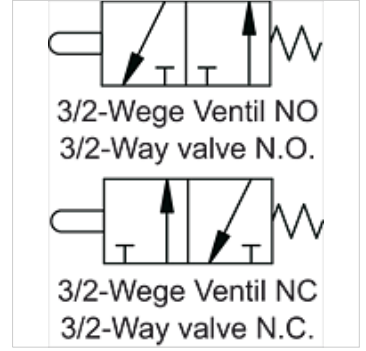

# K-WMV 3/2 ROLLENHEBEL

3/2-way miniature valves, with roller lever

**HANSA FLEX**

3/2-Wege Ventil NO  
3/2-Way valve N.O.

3/2-Wege Ventil NC  
3/2-Way valve N.C.

## Ürün

Tanım	Bağlantı	Fonksiyon
K- 07 15 00 96	4 mm yandan	NO
K- 07 15 00 97	M 5 yandan	NO
K- 07 15 00 98	4 mm yandan	NC
K- 07 15 00 99	M 5 yandan	NC