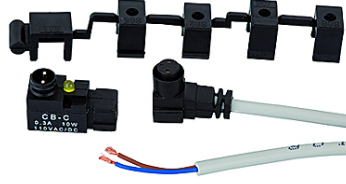

K-MAGNETSENSOREN-REED

Reed magnetic sensor (incl. 2.5 m cable)

HANSA FLEX

Ürün

Tanım	Ø piston	Tanımlama
K- 07 15 21 31	12 - 80 mm	Magnetic Reed sensors (incl. 2,5 m cable)

aşağıdaki ürünlerin aksesuarıdır

K-KURZH ZYL DOPPELW ACP	Short-stroke cylinders, double acting (magnetic, non-cushioned)
K-KURZH ZYL EINFACHW	Short-stroke cylinders, single-acting (magnetic)