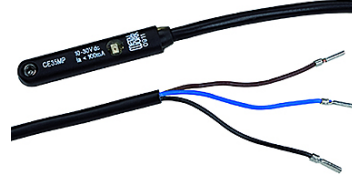

K-SENSOREN T-NUT 5

DSL reed sensor

HANSA FLEX

Ek bilgiler

Important: The scope of supply does not include a connector. Please order separately.
Adjustable limit switches with shock absorber available on request.

Ürün

Tanım	Model
K- 07 15 20 92	Slotted fixing plate

aşağıdaki ürünlerin aksesuarıdır

K-RUNDZYLINDER DOPP O E D Round cylinders, double acting, magnetic, non-cushioned