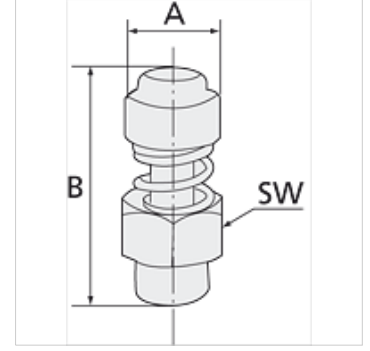

K-SCHALLDAE FEDEREINSTELLUNG

Adjustable spring silencers

HANSA FLEX

Özellikler

Çalışma basıncı maks. 12 bar

İşletim ısısı -10 °C to +80 °C

Açıklama

Diğer bilgiler, istek üzerinedir.

Ürün

Tanım	Mil	A (mm)	B maks (mm)	B min (mm)	SW
K- 07 40 34 64	G 1/8	12,0	28,0	26,0	13 mm
K- 07 40 34 65	G 1/4	14,0	32,0	30,0	15 mm
K- 07 40 34 66	G 3/8	17,0	38,0	36,0	22 mm
K- 07 40 34 67	G 1/2	17,0	39,0	37,0	22 mm
K- 07 40 34 68	G 3/4	32,0	50,0	46,0	30 mm
K- 07 40 34 69	G 1	32,0	50,0	47,0	36 mm