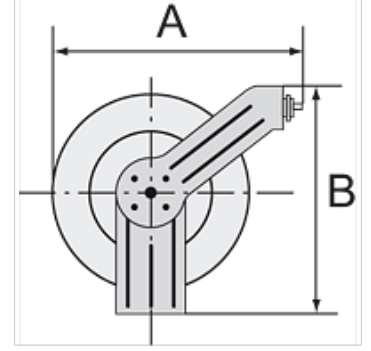

# K-SCHL-AUFROLLER SCHWEISS

Hose reel, welding type

**HANSA FLEX**

## Özellikler

<b>Hortumlar</b>	Welding hose for oxygen and acetylene, red and blue, made from synthetic rubber.
<b>Çalışma basıncı</b>	maks. 10 bar
<b>Sabitlenme</b>	Wall, floor or ceiling
<b>Giriş</b>	Oxygen G 1/4 male, right-hand thread with 60° inside cone, Acetylene G 3/8 male, left-hand thread with 60° inside cone

## Açıklama

Heavy-duty steel design for industrial applications. Blue, powder-coated housing. Special reel guide prevents excessive wear on the hose. An automatic latching mechanism allows the hose to be engaged at any length. Enclosed spring. Precise locking device for continuous feeding or latching mechanism.

## Ürün

Tanım	Hortum ölçüsü	Yükseklik (mm)	Çap (mm)	Hortum uzunluğu (m)
K- 07 10 06 28	Oxygen: 16.5 mm x 6 mm, Acetylene: 17 mm x 10 mm	360	320	15