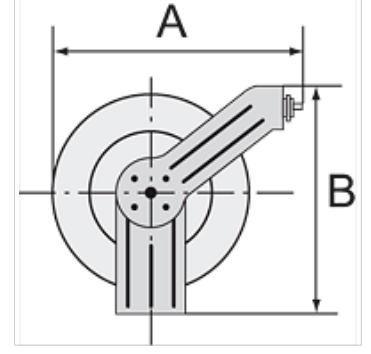

K-SCHL-AUFROLLER SCHWEISS

Hose reel, welding type

HANSA FLEX

Özellikler

Hortumlar	Welding hose for oxygen and acetylene, red and blue, made from synthetic rubber.
Çalışma basıncı	maks. 10 bar
Sabitlenme	Wall, floor or ceiling
Giriş	Oxygen G 1/4 male, right-hand thread with 60° inside cone, Acetylene G 3/8 male, left-hand thread with 60° inside cone

Açıklama

Diğer bilgiler, istek üzerinedir.

Açıklama

Heavy-duty steel design for industrial applications. Blue, powder-coated housing. Special reel guide prevents excessive wear on the hose. An automatic latching mechanism allows the hose to be engaged at any length. Enclosed spring. Precise locking device for continuous feeding or latching mechanism.

Ürün

Tanım	Hortum ölçüsü	Yükseklik (mm)	Çap (mm)	Hortum uzunluğu (m)
K- 07 10 06 28	Oxygen: 16.5 mm x 6 mm, Acetylene: 17 mm x 10 mm	360	320	15