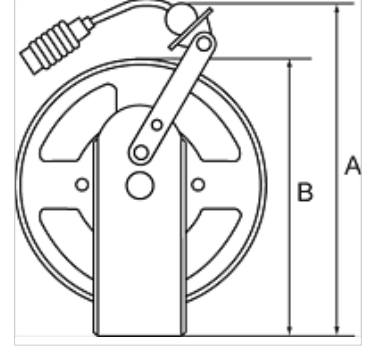

K-SCHL-AUFROLLER LU WA S

Hose reels for compressed air and water, heavy-duty type

HANSA FLEX

Özellikler

Hortum maddesi Polyurethane

Çalışma basıncı maks. 10 bar

İşletim ısısı -10 °C to +40 °C

Sabitlenme Wall, floor or ceiling

Giriş Hose stem 8 mm

Açıklama

Diğer bilgiler, istek üzerinedir.

Açıklama

Heavy-duty steel design for industrial applications. Blue, powder-coated housing. An automatic latching mechanism allows the hose to be engaged at any length. Enclosed spring. Precise locking device for continuous feeding or latching mechanism. Reel guide prevents excessive wear on the hose.

Ürün

Tanım	Hortum ölçüsü	A (mm)	B (mm)	Hortum uzunluğu (m)
K- 07 10 06 24	10 mm x 6,5 mm	420,0	353,0	10
K- 07 10 06 25	10 mm x 6,5 mm	420,0	353,0	20
K- 07 10 06 26	12 mm x 8 mm	420,0	353,0	15
K- 07 10 06 27	16 mm x 11 mm	420,0	353,0	15