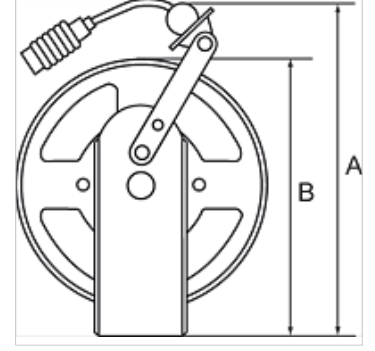

K-SCHL-AUFROLLER LU WA S

Hose reels for compressed air and water, heavy-duty type

HANSA FLEX

Özellikler

Hortum maddesi Polyurethane

Çalışma basıncı maks. 10 bar

İşletim ısısı -10 °C to +40 °C

Sabitlenme Wall, floor or ceiling

Giriş Hose stem 8 mm

Açıklama

Diğer bilgiler, istek üzerinedir.

Açıklama

Heavy-duty steel design for industrial applications. Blue, powder-coated housing. An automatic latching mechanism allows the hose to be engaged at any length. Enclosed spring. Precise locking device for continuous feeding or latching mechanism. Reel guide prevents excessive wear on the hose.

Ürün

Tanım	Hortum ölçüsü	A (mm)	B (mm)	Hortum uzunluğu (m)
K- 07 10 06 24	10 mm x 6,5 mm	420,0	353,0	10
K- 07 10 06 25	10 mm x 6,5 mm	420,0	353,0	20
K- 07 10 06 26	12 mm x 8 mm	420,0	353,0	15
K- 07 10 06 27	16 mm x 11 mm	420,0	353,0	15