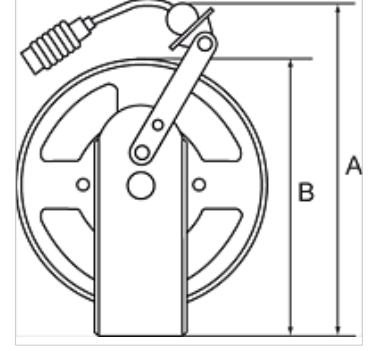

## Özellikler

Hortum maddesi Polyurethane

Çalışma basıncı maks. 10 bar

İşletim ısısı -10 °C to +40 °C

Sabitlenme Wall, floor or ceiling

Giriş Hose stem 8 mm

## Açıklama

Heavy-duty steel design for industrial applications. Blue, powder-coated housing. An automatic latching mechanism allows the hose to be engaged at any length. Enclosed spring. Precise locking device for continuous feeding or latching mechanism. Reel guide prevents excessive wear on the hose.

## Ürün

Tanım	Hortum ölçüsü	A (mm)	B (mm)	Hortum uzunluğu (m)
K- 07 10 06 24	10 mm x 6,5 mm	420,0	353,0	10
K- 07 10 06 25	10 mm x 6,5 mm	420,0	353,0	20
K- 07 10 06 26	12 mm x 8 mm	420,0	353,0	15
K- 07 10 06 27	16 mm x 11 mm	420,0	353,0	15