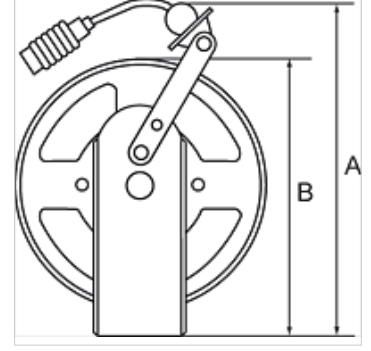

K-SCHL-AUFROLLER LU WA S

Hose reels for compressed air and water, heavy-duty type

HANSA FLEX

Özellikler

Hortum maddesi	Polyurethane
Çalışma basıncı	maks. 10 bar
İşletim ısısı	-10 °C to +40 °C
Sabitlenme	Wall, floor or ceiling
Giriş	Hose stem 8 mm

Açıklama

Diğer bilgiler, istek üzerinedir.

Açıklama

Heavy-duty steel design for industrial applications. Blue, powder-coated housing. An automatic latching mechanism allows the hose to be engaged at any length. Enclosed spring. Precise locking device for continuous feeding or latching mechanism. Reel guide prevents excessive wear on the hose.

Ürün

Tanım	Hortum ölçüsü	A (mm)	B (mm)	Hortum uzunluğu (m)
K- 07 10 06 24	10 mm x 6,5 mm	420,0	353,0	10
K- 07 10 06 25	10 mm x 6,5 mm	420,0	353,0	20
K- 07 10 06 26	12 mm x 8 mm	420,0	353,0	15
K- 07 10 06 27	16 mm x 11 mm	420,0	353,0	15