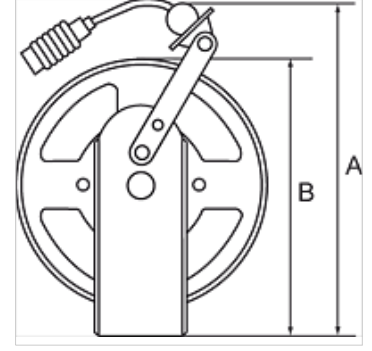

K-SCHL-AUFROLLER LU WA S

Hose reels for compressed air and water, heavy-duty type

HANSA FLEX

Özellikler

Hortum maddesi Polyurethane

Çalışma basıncı maks. 10 bar

İşletim ısısı -10 °C to +40 °C

Sabitlenme Wall, floor or ceiling

Giriş Hose stem 8 mm

Açıklama

Diğer bilgiler, istek üzerinedir.

Açıklama

Heavy-duty steel design for industrial applications. Blue, powder-coated housing. An automatic latching mechanism allows the hose to be engaged at any length. Enclosed spring. Precise locking device for continuous feeding or latching mechanism. Reel guide prevents excessive wear on the hose.

Ürün

Tanım	Hortum ölçüsü	A (mm)	B (mm)	Hortum uzunluğu (m)
K- 07 10 06 24	10 mm x 6,5 mm	420,0	353,0	10
K- 07 10 06 25	10 mm x 6,5 mm	420,0	353,0	20
K- 07 10 06 26	12 mm x 8 mm	420,0	353,0	15
K- 07 10 06 27	16 mm x 11 mm	420,0	353,0	15