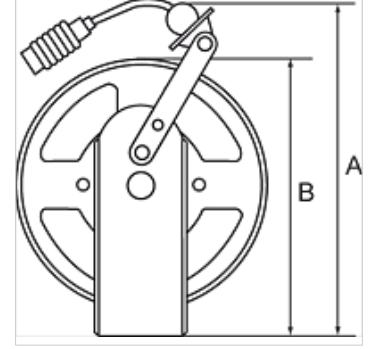

K-SCHL-AUFROLLER LU WA S

Hose reels for compressed air and water, heavy-duty type

HANSA FLEX

Özellikler

Hortum maddesi Polyurethane

Çalışma basıncı maks. 10 bar

İşletim ısısı -10 °C to +40 °C

Sabitlenme Wall, floor or ceiling

Giriş Hose stem 8 mm

Açıklama

Diğer bilgiler, istek üzerinedir.

Açıklama

Heavy-duty steel design for industrial applications. Blue, powder-coated housing. An automatic latching mechanism allows the hose to be engaged at any length. Enclosed spring. Precise locking device for continuous feeding or latching mechanism. Reel guide prevents excessive wear on the hose.

Ürün

Tanım	Hortum ölçüsü	A (mm)	B (mm)	Hortum uzunluğu (m)
K- 07 10 06 24	10 mm x 6,5 mm	420,0	353,0	10
K- 07 10 06 25	10 mm x 6,5 mm	420,0	353,0	20
K- 07 10 06 26	12 mm x 8 mm	420,0	353,0	15
K- 07 10 06 27	16 mm x 11 mm	420,0	353,0	15