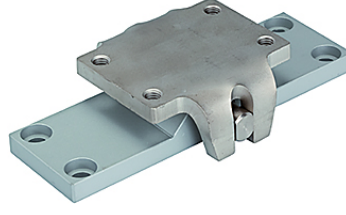

K-SCHWENKBA LASTAUFNAHME

Swing support

HANSA FLEX

Özellikler

Model Rocker mounted on pin

Ek bilgiler

Important: The scope of supply does not include a connector. Please order separately.
Adjustable limit switches with shock absorber available on request.

Ürün

Tanım	Ø piston	Model
K- 07 15 22 25	16 mm	1 kit for replacements on the standard cylinder
K- 07 15 22 26	25 mm	1 kit for replacements on the standard cylinder
K- 07 15 22 27	32 - 40 mm	1 kit for replacements on the standard cylinder
K- 07 15 22 28	63 mm	1 kit for replacements on the standard cylinder