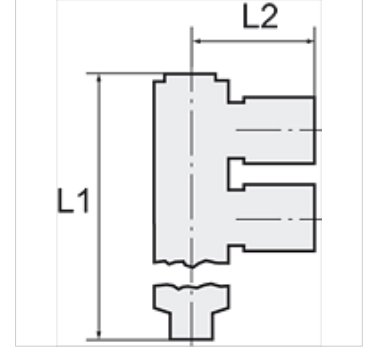

# K-L-MEHRFACHVERT 4 DR AGR OR

Multiple union elbows with outer hex, 4 outlets, swivel type, parallel male thread with O-ring

**HANSA FLEX**

## Özellikler

Çalışma basıncı	Max. 15 bar, coarse vacuum
Kullanım Alanı	Air, vacuum
tavsiye edilen hortumlar	PU or PA (nylon)
Akışkanlar	Compressed air and all gases or liquids that are compatible with the materials
Sıcaklık sahası	-20 °C to +80 °C
Conta yüzeyi	Parallel version: O-ring in housing
Malzeme	Plastic, Nickel plated brass
Bastırma halkası	Plastic

## Açıklama

Push-in fittings series manufactured in plastic and nickel-plated brass. All parts are suitable for use with hoses, tubes or pipes made of plastic and copper.

## Ürün

Tanım	Mil	Hortumun dış çapı için	L1 (mm)	L2 (mm)	SW
K- 07 40 43 29	G 1/8	6 mm	41,0	24,0	12 mm
K- 07 40 43 30	G 1/8	8 mm	44,0	28,5	14 mm
K- 07 40 43 27	G 1/4	6 mm	43,0	24,0	14 mm
K- 07 40 43 28	G 1/4	8 mm	46,0	28,5	17 mm
K- 07 40 43 26	G 1/4	10 mm	55,5	33,7	19 mm
K- 07 40 43 31	G 3/8	10 mm	56,5	33,7	19 mm
K- 07 40 43 32	G 3/8	12 mm	63,5	37,5	24 mm
K- 07 40 43 25	G 1/2	12 mm	65,0	37,5	24 mm