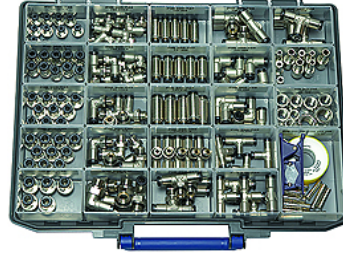

K-BOX CLICK-CLOCK

Boxed set - click-clock

HANSA FLEX

Özellikler

Çalışma basıncı	Max. 16 bar
İşletim ısısı	-20 °C to +80 °C
Malzeme	Nikel kaplı pirinç
Bastırma halkası	Hostaform
Conta halkası	NBR
Germe halkası	Stainless steel

Açıklama

45 male connectors G 1/8-4, G 1/8-6, G 1/4-8, G 3/8-8
35 swivel type male elbows G 1/8-4, G 1/8-6, G 1/4-6, G 1/4-8, G 3/8-8
15 unions 4, 6, 8 mm
10 union elbows 6, 8 mm
15 union tees 4, 6, 8 mm
15 swivel type male branch tees G 1/8-6, G 1/4-6, G 1/4-8
9 reducers with push-in plug 8/6, 10/6, 10/8
10 plugs 6, 8 mm
10 sockets G 1/8, G 1/4, G 3/8
1 PTFE-sealing tape
1 hose cutter

Ek bilgiler

Further types and dimensions on request.

Ürün

Tanım	Tanımlama
K- 07 40 35 24	Boxed set, >click-clock< Series push-in fittings