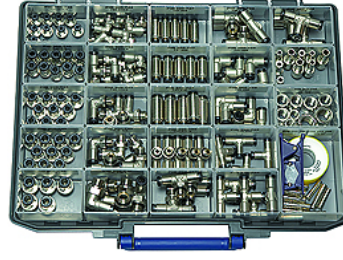

K-BOX CLICK-CLOCK

Boxed set - click-clock

HANSA FLEX

Özellikler

Çalışma basıncı Max. 16 bar

İşletim ısısı -20 °C to +80 °C

Malzeme Nikel kaplı pirinç

Bastırma halkası Hostaform

Conta halkası NBR

Germe halkası Stainless steel

Açıklama

45 male connectors G 1/8-4, G 1/8-6, G 1/4-8, G 3/8-8
35 swivel type male elbows G 1/8-4, G 1/8-6, G 1/4-6, G 1/4-8, G 3/8-8
15 unions 4, 6, 8 mm
10 union elbows 6, 8 mm
15 union tees 4, 6, 8 mm
15 swivel type male branch tees G 1/8-6, G 1/4-6, G 1/4-8
9 reducers with push-in plug 8/6, 10/6, 10/8
10 plugs 6, 8 mm
10 sockets G 1/8, G 1/4, G 3/8
1 PTFE-sealing tape
1 hose cutter

Ek bilgiler

Further types and dimensions on request.

Ürün

Tanım

Tanımlama

K- 07 40 35 24

Boxed set, >click-clock< Series push-in fittings