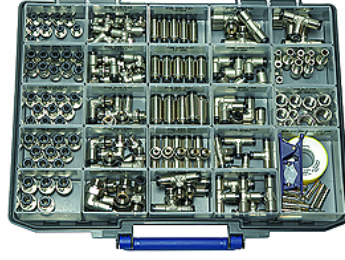

K-BOX CLICK-CLOCK

Boxed set - click-clock

HANSA FLEX

Özellikler

Çalışma basıncı	Max. 16 bar
İşletim ısısı	-20 °C to +80 °C
Malzeme	Nikel kaplı pirinç
Bastırma halkası	Hostaform
Conta halkası	NBR
Germe halkası	Stainless steel

Açıklama

45 male connectors G 1/8-4, G 1/8-6, G 1/4-8, G 3/8-8
35 swivel type male elbows G 1/8-4, G 1/8-6, G 1/4-6, G 1/4-8, G 3/8-8
15 unions 4, 6, 8 mm
10 union elbows 6, 8 mm
15 union tees 4, 6, 8 mm
15 swivel type male branch tees G 1/8-6, G 1/4-6, G 1/4-8
9 reducers with push-in plug 8/6, 10/6, 10/8
10 plugs 6, 8 mm
10 sockets G 1/8, G 1/4, G 3/8
1 PTFE-sealing tape
1 hose cutter

Ek bilgiler

Further types and dimensions on request.

Ürün

Tanım	Tanımlama
K- 07 40 35 24	Boxed set, >click-clock< Series push-in fittings