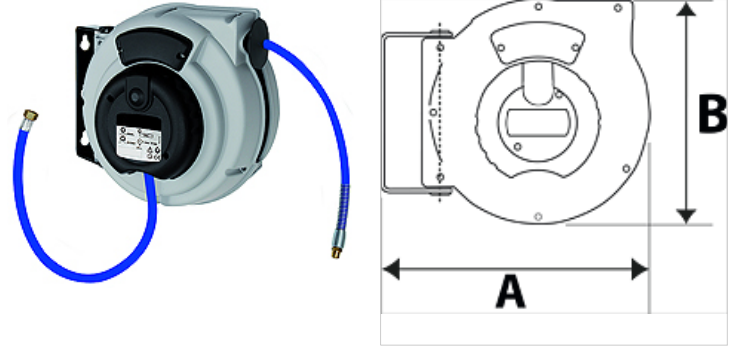

# K-SCHL-AUFROLLER STANDARD

Hose reel - standard type

**HANSA FLEX**

## Açıklama

Hose reel with automatic rewind and spring assembly. Robust hose locking mechanism, impact resistant plastic casing. Swivel wall mount made made from coated steel. Easy mounting on the wall or ceiling.