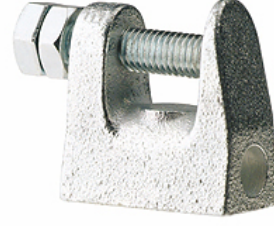

# K-KLEMMBUEGEL IG

Clamp strap with female thread

**HANSA FLEX**

## Özellikler

**Malzeme** nickel plated iron