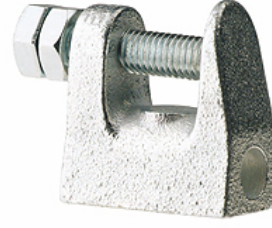

# K-KLEMMBUEGEL IG

Clamp strap with female thread

**HANSA FLEX**

## Özellikler

**Malzeme** nickel plated iron