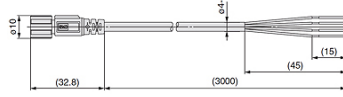

K-ANSCHLUSSKABEL STECKER PF3W

connecting cable with M8-connector PF3W

HANSA FLEX

Özellikler

| | |
|----------------|--|
| G/Ç kablosu | without connection cable |
| Seri | PF3W |
| Diğer bilgiler | Accessories for Digital Flow Switch PF3W |

Açıklama

Connection cable with M8 plug, series PF3W, 4-wire, cable length 3.00 m

Ürün

| Tanım | Tanımlama |
|----------------|-------------------------------|
| K- 07 60 00 25 | Connection cable with M8-plug |