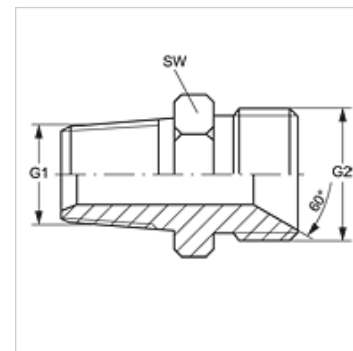

属性

接口 1	BSPT外螺纹,圆锥形
密封形式 1	螺纹密封式
接口 2	BSP外螺纹,圆柱形
密封形式 2	60°内锥
结构类型	旋入式接套
结构形式	直道
原料	钢
表面保护	电镀涂层

货品

名称	G1	G2	SW (mm)
GE HRK 02 HB	R 1/8" K	G 1/8" -28	14
GE HRK 02 HB 04	R 1/8" K	G 1/4" -19	14
GE HRK 02 HB 06	R 1/8" K	G 3/8" -19	19
GE HRK 04 HB 02	R 1/4" K	G 1/8" -28	14
GE HRK 04 HB	R 1/4" K	G 1/4" -19	19
GE HRK 04 HB 06	R 1/4" K	G 3/8" -19	22
GE HRK 04 HB 08	R 1/4" K	G 1/2" -14	27
GE HRK 04 HB 12	R 1/4" K	G 3/4" -14	32
GE HRK 06 HB 02	R 3/8" K	G 1/8" -28	19
GE HRK 06 HB 04	R 3/8" K	G 1/4" -19	19
GE HRK 06 HB	R 3/8" K	G 3/8" -19	22
GE HRK 06 HB 08	R 3/8" K	G 1/2" -14	22
GE HRK 06 HB 10	R 3/8" K	G 5/8" -14	30
GE HRK 06 HB 12	R 3/8" K	G 3/4" -14	32
GE HRK 08 HB 04	R 1/2" K	G 1/4" -19	22
GE HRK 08 HB 06	R 1/2" K	G 3/8" -19	22
GE HRK 08 HB	R 1/2" K	G 1/2" -14	27
GE HRK 08 HB 10	R 1/2" K	G 5/8" -14	30
GE HRK 08 HB 12	R 1/2" K	G 3/4" -14	32
GE HRK 08 HB 16	R 1/2" K	G 1" -11	41
GE HRK 10 HB 08	R 5/8" K	G 1/2" -14	30
GE HRK 10 HB	R 5/8" K	G 5/8" -14	30
GE HRK 10 HB 12	R 5/8" K	G 3/4" -14	32
GE HRK 12 HB 04	R 3/4" K	G 1/4" -19	30
GE HRK 12 HB 06	R 3/4" K	G 3/8" -19	30
GE HRK 12 HB 08	R 3/4" K	G 1/2" -14	30
GE HRK 12 HB 10	R 3/4" K	G 5/8" -14	30
GE HRK 12 HB	R 3/4" K	G 3/4" -14	27
GE HRK 12 HB 16	R 3/4" K	G 1" -11	36
GE HRK 12 HB 20	R 3/4" K	G 1.1/4" -11	50
GE HRK 16 HB 06	R 1" K	G 3/8" -19	36
GE HRK 16 HB 08	R 1" K	G 1/2" -14	36
GE HRK 16 HB 12	R 1" K	G 3/4" -14	36
GE HRK 16 HB	R 1" K	G 1" -11	36
GE HRK 16 HB 20	R 1" K	G 1.1/4" -11	50
GE HRK 16 HB 24	R 1" K	G 1.1/2" -11	55
GE HRK 20 HB 12	R 1.1/4" K	G 3/4" -14	50
GE HRK 20 HB 16	R 1.1/4" K	G 1" -11	50
GE HRK 20 HB	R 1.1/4" K	G 1.1/4" -11	50
GE HRK 20 HB 24	R 1.1/4" K	G 1.1/2" -11	55
GE HRK 20 HB 32	R 1.1/4" K	G 2" -11	60
GE HRK 24 HB 16	R 1.1/2" K	G 1" -11	55
GE HRK 24 HB 20	R 1.1/2" K	G 1.1/4" -11	55
GE HRK 24 HB	R 1.1/2" K	G 1.1/2" -11	55
GE HRK 24 HB 32	R 1.1/2" K	G 2" -11	60
GE HRK 32 HB 16	R 2" K	G 1" -11	65
GE HRK 32 HB 20	R 2" K	G 1.1/4" -11	65
GE HRK 32 HB 24	R 2" K	G 1.1/2" -11	65
GE HRK 32 HB	R 2" K	G 2" -11	65
GE HRK 40 HB	R 2.1/2" K	G 2.1/2" -11	70