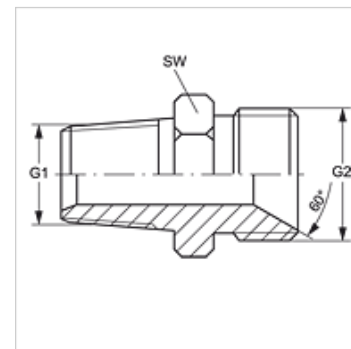

属性

接口 1	BSPT外螺纹,圆锥形
密封形式 1	螺纹密封式
接口 2	BSP外螺纹,圆柱形
密封形式 2	60°内锥
结构类型	旋入式接套
结构形式	直道
原料	钢
表面保护	电镀涂层

货品

名称	G1	G2	SW (mm)
GE HRK 02 HB	R 1/8" K	G 1/8" -28	14
GE HRK 02 HB 04	R 1/8" K	G 1/4" -19	14
GE HRK 02 HB 06	R 1/8" K	G 3/8" -19	19
GE HRK 04 HB 02	R 1/4" K	G 1/8" -28	14
GE HRK 04 HB	R 1/4" K	G 1/4" -19	19
GE HRK 04 HB 06	R 1/4" K	G 3/8" -19	22
GE HRK 04 HB 08	R 1/4" K	G 1/2" -14	27
GE HRK 04 HB 12	R 1/4" K	G 3/4" -14	32
GE HRK 06 HB 02	R 3/8" K	G 1/8" -28	19
GE HRK 06 HB 04	R 3/8" K	G 1/4" -19	19
GE HRK 06 HB	R 3/8" K	G 3/8" -19	22
GE HRK 06 HB 08	R 3/8" K	G 1/2" -14	22
GE HRK 06 HB 10	R 3/8" K	G 5/8" -14	30
GE HRK 06 HB 12	R 3/8" K	G 3/4" -14	32
GE HRK 08 HB 04	R 1/2" K	G 1/4" -19	22
GE HRK 08 HB 06	R 1/2" K	G 3/8" -19	22
GE HRK 08 HB	R 1/2" K	G 1/2" -14	27
GE HRK 08 HB 10	R 1/2" K	G 5/8" -14	30
GE HRK 08 HB 12	R 1/2" K	G 3/4" -14	32
GE HRK 08 HB 16	R 1/2" K	G 1" -11	41
GE HRK 10 HB 08	R 5/8" K	G 1/2" -14	30
GE HRK 10 HB	R 5/8" K	G 5/8" -14	30
GE HRK 10 HB 12	R 5/8" K	G 3/4" -14	32
GE HRK 12 HB 04	R 3/4" K	G 1/4" -19	30
GE HRK 12 HB 06	R 3/4" K	G 3/8" -19	30
GE HRK 12 HB 08	R 3/4" K	G 1/2" -14	30
GE HRK 12 HB 10	R 3/4" K	G 5/8" -14	30
GE HRK 12 HB	R 3/4" K	G 3/4" -14	27
GE HRK 12 HB 16	R 3/4" K	G 1" -11	36
GE HRK 12 HB 20	R 3/4" K	G 1.1/4" -11	50
GE HRK 16 HB 06	R 1" K	G 3/8" -19	36
GE HRK 16 HB 08	R 1" K	G 1/2" -14	36
GE HRK 16 HB 12	R 1" K	G 3/4" -14	36
GE HRK 16 HB	R 1" K	G 1" -11	36
GE HRK 16 HB 20	R 1" K	G 1.1/4" -11	50
GE HRK 16 HB 24	R 1" K	G 1.1/2" -11	55
GE HRK 20 HB 12	R 1.1/4" K	G 3/4" -14	50
GE HRK 20 HB 16	R 1.1/4" K	G 1" -11	50
GE HRK 20 HB	R 1.1/4" K	G 1.1/4" -11	50
GE HRK 20 HB 24	R 1.1/4" K	G 1.1/2" -11	55
GE HRK 20 HB 32	R 1.1/4" K	G 2" -11	60
GE HRK 24 HB 16	R 1.1/2" K	G 1" -11	55
GE HRK 24 HB 20	R 1.1/2" K	G 1.1/4" -11	55
GE HRK 24 HB	R 1.1/2" K	G 1.1/2" -11	55
GE HRK 24 HB 32	R 1.1/2" K	G 2" -11	60
GE HRK 32 HB 16	R 2" K	G 1" -11	65
GE HRK 32 HB 20	R 2" K	G 1.1/4" -11	65
GE HRK 32 HB 24	R 2" K	G 1.1/2" -11	65
GE HRK 32 HB	R 2" K	G 2" -11	65
GE HRK 40 HB	R 2.1/2" K	G 2.1/2" -11	70