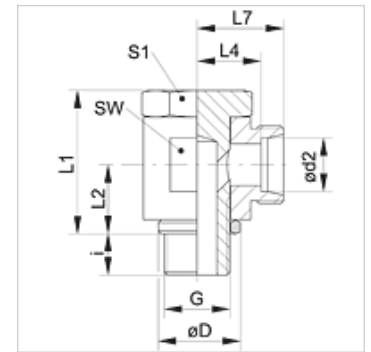

XSDR VA

回转式螺栓连接,无节流,角度90°

HANSA FLEX

属性

接口 1	BSP外螺纹,圆柱形
密封形式 1	密封唇边环
接口 2	米制外螺纹,圆柱形
密封形式 2	24°内锥
结构类型	回转式螺栓连接,无节流
结构形式	角度90°
标准	DIN 2353 ISO 8434-1
供货范围	接套(不带锁紧螺母和切割环)
原料	不锈钢

货品

名称	结构系列	工作压力 巴	Ø d2 (mm)	G	Ø D (mm)	i (mm)	L1 (mm)	L2 (mm)	L4 (mm)	L7 (mm)	SW (mm)	S1 (mm)
XSDR 04 LL VA	LL	PN 100	4	G 1/8" -28	14	8	21	10,0	16,0	25,5	14	14
XSDR 06 LL VA	LL	PN 100	6	G 1/8" -28	14	8	21	10,0	14,5	26,0	14	14
XSDR 08 LL VA	LL	PN 100	8	G 1/8" -28	14	8	21	10,0	14,5	26,0	14	14
XSDR NW 04 HL VA	L	PN 315	6	G 1/8" -28	14	8	24	10,5	12,0	19,0	17	17
XSDR NW 06 HL VA	L	PN 315	8	G 1/4" -19	18	12	30	14,0	14,5	21,5	22	19
XSDR NW 08 HL VA	L	PN 315	10	G 1/4" -19	18	12	30	14,0	15,5	22,5	22	19
XSDR NW 10 HL 1/4 VA	L	PN 315	12	G 1/4" -19	22	12	30	15,0	15,5	22,5	22	22
XSDR NW 10 HL VA	L	PN 315	12	G 3/8" -19	22	12	36	16,5	18,0	25,0	27	24
XSDR NW 13 HL VA	L	PN 315	15	G 1/2" -14	26	14	45	21,5	21,5	28,5	32	30
XSDR NW 16 HL VA	L	PN 315	18	G 1/2" -14	26	14	45	21,5	21,0	28,5	32	30
XSDR NW 20 HL VA	L	PN 160	22	G 3/4" -14	32	16	53	24,0	27,5	35,0	41	36
XSDR NW 25 HL VA	L	PN 160	28	G 1" -11	39	18	66	30,5	32,0	39,5	50	46
XSDR NW 32 HL VA	L	PN 160	35	G 1.1/4" -11	49	20	76	35,5	36,0	46,5	60	55
XSDR NW 40 HL VA	L	PN 160	42	G 1.1/2" -11	55	22	87	40,5	40,5	51,5	70	60
XSDR NW 03 HS VA	S	PN 400	6	G 1/4" -19	18	12	30	14,0	16,5	23,5	22	19
XSDR NW 04 HS VA	S	PN 400	8	G 1/4" -19	18	12	30	14,0	16,5	23,5	22	19
XSDR NW 06 HS 1/4 VA	S	PN 400	10	G 1/4" -19	18	12	30	16,5	16,5	24,0	22	19
XSDR NW 06 HS VA	S	PN 400	10	G 3/8" -19	22	12	36	16,5	18,5	26,0	27	24
XSDR NW 08 HS VA	S	PN 400	12	G 3/8" -19	22	12	36	16,5	18,5	26,0	27	24
XSDR NW 10 HS VA	S	PN 400	14	G 1/2" -14	26	14	45	21,5	22,5	30,5	32	30
XSDR NW 13 HS VA	S	PN 400	16	G 1/2" -14	26	14	45	21,5	22,0	30,5	32	30
XSDR NW 16 HS VA	S	PN 400	20	G 3/4" -14	32	16	53	24,0	26,5	37,0	41	36
XSDR NW 20 HS VA	S	PN 250	25	G 1" -11	39	18	66	30,5	31,5	43,5	50	46
XSDR NW 25 HS VA	S	PN 250	30	G 1.1/4" -11	49	20	76	35,5	37,0	50,5	60	55
XSDR NW 32 HS VA	S	PN 250	38	G 1.1/2" -11	55	22	87	40,5	41,5	57,5	70	60

产品变体

XSDR 回转式螺栓连接,无节流,角度90°, 钢