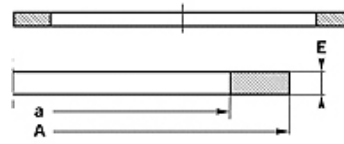

属性

结构类型	支撑环
工作压力	达 500 巴
温度 min.	-50 °C
温度 max.	130 °C
适用介质	矿物油 . HFA,HFB
装配	在闭合安装腔内
原料	PBTB (聚酯 55 Shore D)

Spaltmaß / Clearance	
Druck / Pressure	e max.
250 bar	0,25
300 bar	0,20
350 bar	0,15
400 bar	0,10
500 bar	0,05