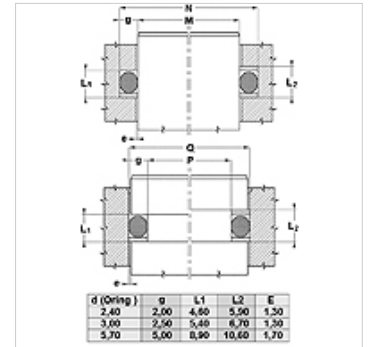

提示

间隙尺寸:
 压力= 250 巴 / e max.= 0.25
 压力= 300 巴 / e max.= 0.20
 压力= 350 巴 / e max.= 0.15
 压力= 400 巴 / e max.= 0.10
 压力= 500 巴 / e max.= 0.05

描述

简单的装配
 圈环无需切削
 价格适中的解决方案.

货品

| 名称 | M (mm) | N (mm) | e (mm) | OR |
|-----------|-----------|-----------|-----------|--------------|
| MBK 4 8 | 4,0 | 8,0 | 1,3 | 3.30 x 2.40 |
| MBK 6 10 | 6,0 | 10,0 | 1,3 | 5.30 x 2.40 |
| MBK 7 11 | 7,0 | 11,0 | 1,3 | 6.30 x 2.40 |
| MBK 10 14 | 10,0 | 14,0 | 1,3 | 9.30 x 2.30 |
| MBK 11 15 | 11,0 | 15,0 | 1,3 | 10.30 x 2.40 |
| MBK 12 16 | 12,0 | 16,0 | 1,3 | 11.30 x 2.30 |
| MBK 13 17 | 13,0 | 17,0 | 1,3 | 12.30 x 2.40 |
| MBK 14 18 | 14,0 | 18,0 | 1,3 | 13.30 x 2.40 |
| MBK 15 19 | 15,0 | 19,0 | 1,3 | 14.30 x 2.40 |
| MBK 16 20 | 16,0 | 20,0 | 1,3 | 15.30 x 2.40 |
| MBK 17 21 | 17,0 | 21,0 | 1,3 | 16.30 x 2.40 |
| MBK 18 22 | 18,0 | 22,0 | 1,3 | 17.30 x 2.40 |
| MBK 20 25 | 20,0 | 25,0 | 1,3 | 19.20 x 3.00 |
| MBK 23 28 | 23,0 | 28,0 | 1,3 | 22.20 x 3.00 |
| MBK 25 30 | 25,0 | 30,0 | 1,3 | 24.20 x 3.00 |
| MBK 27 32 | 27,0 | 32,0 | 1,3 | 26.20 x 3.00 |
| MBK 30 35 | 30,0 | 35,0 | 1,3 | 29.20 x 3.00 |
| MBK 35 40 | 35,0 | 40,0 | 1,3 | 34.20 x 3.00 |
| MBK 40 45 | 40,0 | 45,0 | 1,3 | 39.20 x 3.00 |
| MBK 40 50 | 40,0 | 50,0 | 1,7 | 39.20 x 5.70 |
| MBK 45 50 | 45,0 | 50,0 | 1,3 | 44.20 x 3.00 |
| MBK 45 55 | 45,0 | 55,0 | 1,7 | 44.20 x 5.70 |
| MBK 50 55 | 50,0 | 55,0 | 1,3 | 49.50 x 3.00 |
| MBK 50 60 | 50,0 | 60,0 | 1,7 | 49.20 x 5.70 |
| MBK 53 63 | 53,0 | 63,0 | 1,7 | 52.20 x 5.70 |
| MBK 55 65 | 55,0 | 65,0 | 1,7 | 54.20 x 5.70 |
| MBK 55 60 | 55,0 | 60,0 | 1,3 | 54.50 x 3.00 |
| MBK 58 63 | 58,0 | 63,0 | 1,3 | 57.20 x 3.00 |
| MBK 60 65 | 60,0 | 65,0 | 1,3 | 59.50 x 3.00 |
| MBK 60 67 | 60,0 | 67,0 | 1,5 | 39.20 x 5.70 |
| MBK 60 70 | 60,0 | 70,0 | 1,7 | 59.20 x 5.70 |
| MBK 63 68 | 63,0 | 68,0 | 1,3 | 62.20 x 3.00 |
| MBK 65 70 | 65,0 | 70,0 | 1,3 | 64.50 x 3.00 |
| MBK 65 75 | 65,0 | 75,0 | 1,7 | 64.20 x 5.70 |
| MBK 69 74 | 69,0 | 74,0 | 1,3 | 69.00 x 3.00 |