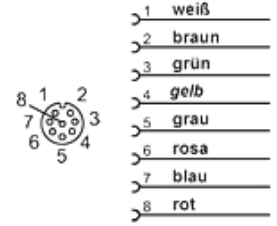

HK PAN M Anschlussbelegung

货品

名称	类型	重量 (kg)
HK PAN M12 8POL 5.0 G	Linear plug	1,0
HK PAN M12 8POL 5.0 W	Angled plug 90°	1,0