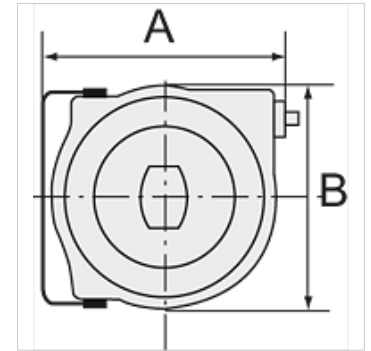

K-ELEKTRO-KABELAUFROLL POLY

Electrical cable reel (polypropylene) easy mounting on the wall or ceiling

HANSA FLEX

属性

线缆类型	HO5VV-F
电流强度	Max. 10 A
接口	SchuKo plug
用于电压	230 V, 50 Hz
功率消耗	Max. 1000 W (fully wound), max. 2000 W (fully unwound)
转动角度	180°

提示

其它数据应客户要求提供。

描述

High-quality, polypropylene housing. Includes a thermal circuit breaker. In case of overloading, a thermal overload protective circuit cuts off the electrical power supply automatically.

货品

名称	A (mm)	B (mm)	长度 (m)
K- 07 10 03 48	335,0	290,0	15