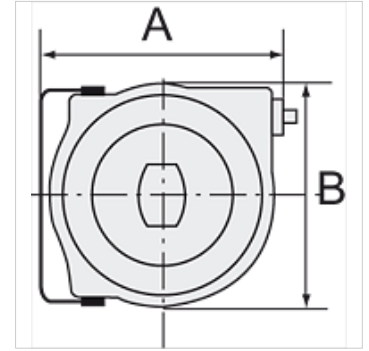

K-ELEKTRO-KABELAUFROLL POLY

Electrical cable reel (polypropylene) easy mounting on the wall or ceiling

HANSA FLEX

属性

线缆类型	HO5VV-F
电流强度	Max. 10 A
接口	SchuKo plug
用于电压	230 V, 50 Hz
功率消耗	Max. 1000 W (fully wound), max. 2000 W (fully unwound)
转动角度	180°

提示

其它数据应客户要求提供。

描述

High-quality, polypropylene housing. Includes a thermal circuit breaker. In case of overloading, a thermal overload protective circuit cuts off the electrical power supply automatically.

货品

名称	A (mm)	B (mm)	长度 (m)
K- 07 10 03 48	335,0	290,0	15