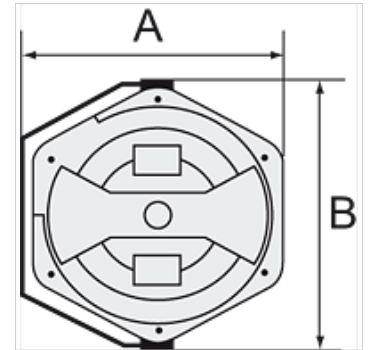

K-ELEKTRO-KABELAUFROLL POM

Electrical cable reels (POM) easy mounting on the wall or ceiling

HANSA FLEX

属性

线缆	PVC 3 x 1.5 mm ²
电流强度	Max. 16 A
接口	SchuKo plug
功率消耗	Max. 1000 W (fully wound), max. 3500 W (fully unwound)

提示

其它数据应客户要求提供。

描述

Closed, rugged, impact-resistant housing made of POM. Includes a thermal circuit breaker. In case of overloading, a thermal overload protective circuit cuts off the electrical power supply automatically.

货品

名称	A (mm)	B (mm)	长度 (m)	电压
K- 07 10 03 46	394,5	436,0	10	max. 230V
K- 07 10 03 47	394,5	436,0	17	max. 230V