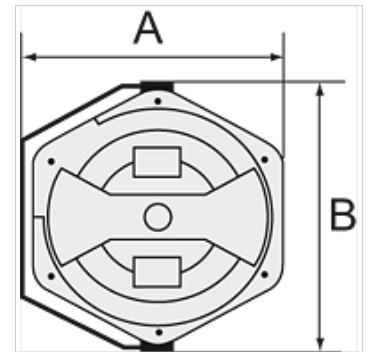

# K-ELEKTRO-KABELAUFROLL POM

Electrical cable reels (POM) easy mounting on the wall or ceiling

**HANSA FLEX**

## 属性

线缆	PVC 3 x 1.5 mm <sup>2</sup>
电流强度	Max. 16 A
接口	SchuKo plug
功率消耗	Max. 1000 W (fully wound), max. 3500 W (fully unwound)

## 描述

Closed, rugged, impact-resistant housing made of POM. Includes a thermal circuit breaker. In case of overloading, a thermal overload protective circuit cuts off the electrical power supply automatically.