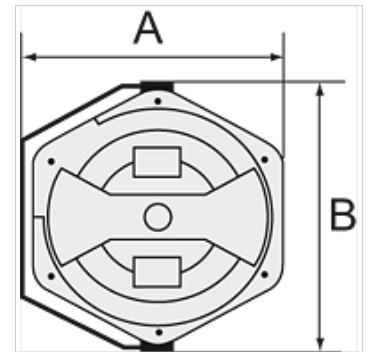

K-ELEKTRO-KABELAUFROLL POM

Electrical cable reels (POM) easy mounting on the wall or ceiling

HANSA FLEX

属性

线缆	PVC 3 x 1.5 mm ²
电流强度	Max. 16 A
接口	SchuKo plug
功率消耗	Max. 1000 W (fully wound), max. 3500 W (fully unwound)

提示

其它数据应客户要求提供。

描述

Closed, rugged, impact-resistant housing made of POM. Includes a thermal circuit breaker. In case of overloading, a thermal overload protective circuit cuts off the electrical power supply automatically.

货品

名称	A (mm)	B (mm)	长度 (m)	电压
K- 07 10 03 46	394,5	436,0	10	max. 230V
K- 07 10 03 47	394,5	436,0	17	max. 230V