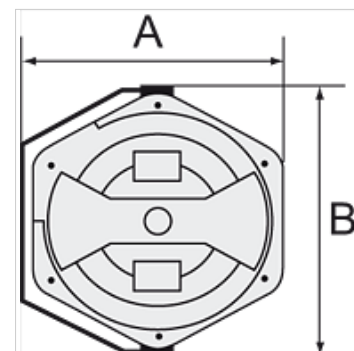

K-SCHL-AUFROLLER WASSER

Hose reels for water

HANSA FLEX

属性

软管材料	Braided PVC
工作压力	Max. 9 bar
工作温度	+5 °C to +60 °C
转动角度	300°

提示

其它数据应客户要求提供。

描述

For easy mounting on the wall or ceiling. Closed, rugged, impact-resistant housing made of POM, supply/outlet R 1/4 male thread and lightweight, hard-wearing, braided PVC hose. Incl. 2 m feeder hose.

货品

名称	软管尺寸	A (mm)	B (mm)	软管长度 (m)
K- 07 10 06 17	13 mm x 9,5 mm	394,5	436,0	14