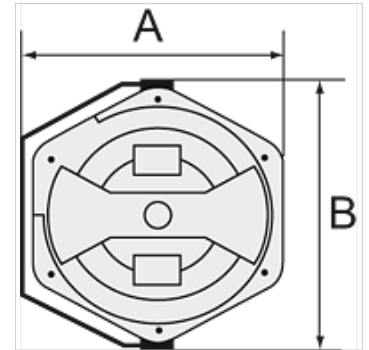

K-SCHL-AUFROLLER WASSER

Hose reels for water

HANSA FLEX

属性

软管材料	Braided PVC
工作压力	Max. 9 bar
工作温度	+5 °C to +60 °C
转动角度	300°

提示

其它数据应客户要求提供。

描述

For easy mounting on the wall or ceiling. Closed, rugged, impact-resistant housing made of POM, supply/outlet R 1/4 male thread and lightweight, hard-wearing, braided PVC hose. Incl. 2 m feeder hose.

货品

名称	软管尺寸	A (mm)	B (mm)	软管长度 (m)
K- 07 10 06 17	13 mm x 9,5 mm	394,5	436,0	14