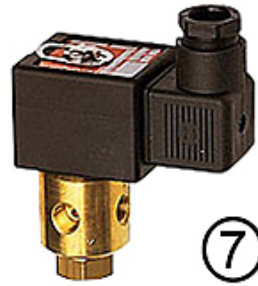

# K-MV 3/2 230 V, 50 - 60 HZ

3/2-way solenoid valves, normally closed, directly operated, 230 V, 50 to 60 Hz

**HANSA FLEX**

## 属性

电接口	For Pg 11P connector socket, acc. to ISO 4400
保护等级	IP65 (with connector socket fitted)
螺纹描述	Rp thread acc. to ISO 7-1
壳体, 阀座	Brass
内部部件	Stainless steel
密封	Perbunan (NBR)