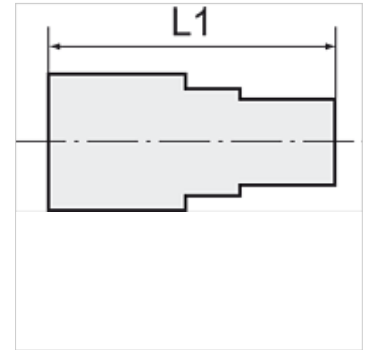

# K-GAM IG 5

Female connectors, parallel female thread

**HANSA FLEX**

## 货品

名称	螺纹	用于软管	L1 (mm)	SW
K- 07 40 30 14	G 1/4	6 mm / 4 mm	25,0	17 mm
K- 07 40 30 15	G 1/4	8 mm / 6 mm	25,0	17 mm