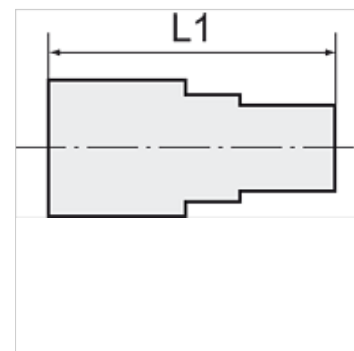

# K-GAM IG 5

Female connectors, parallel female thread

**HANSA FLEX**

## 货品

名称	螺纹	用于软管	L1 (mm)	SW
K- 07 40 30 14	G 1/4	6 mm / 4 mm	25,0	17 mm
K- 07 40 30 15	G 1/4	8 mm / 6 mm	25,0	17 mm