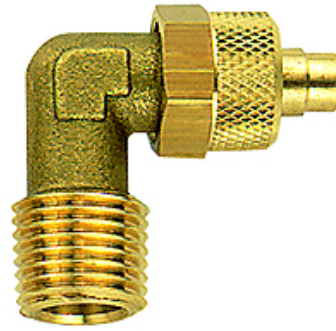

K-W90 AG-K ISO 7-1

Male elbows, conical male thread acc. to ISO 7-1

HANSA FLEX

提示

其它数据应客户要求提供。

描述

For the installation of plastic tubing.

货品

名称	螺纹	用于软管	L1 (mm)	L2 (mm)	SW
K- 07 40 30 64	R 1/8	6 mm / 4 mm	22,0	17,0	8 mm
K- 07 40 30 65	R 1/4	6 mm / 4 mm	22,0	22,0	8 mm
K- 07 40 30 66	R 1/4	10 mm / 8 mm	26,0	21,0	12 mm