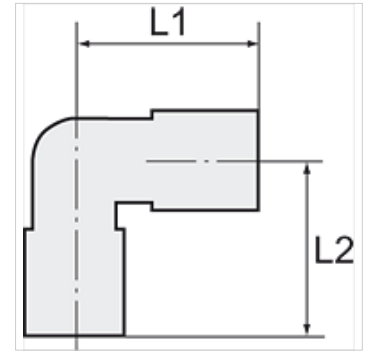

K-W90 AG-K ISO 7-1

Male elbows, conical male thread acc. to ISO 7-1

HANSA FLEX

提示

其它数据应客户要求提供。

描述

For the installation of plastic tubing.

货品

名称	螺纹	用于软管	L1 (mm)	L2 (mm)	SW
K- 07 40 30 64	R 1/8	6 mm / 4 mm	22,0	17,0	8 mm
K- 07 40 30 65	R 1/4	6 mm / 4 mm	22,0	22,0	8 mm
K- 07 40 30 66	R 1/4	10 mm / 8 mm	26,0	21,0	12 mm