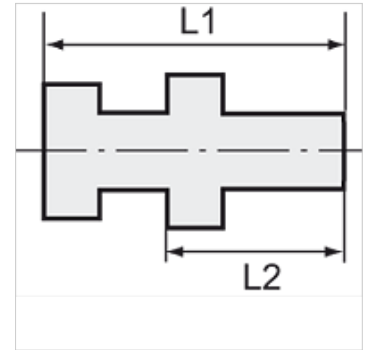

K-SV MS NI

Bulkhead connectors - nickel-plated brass

HANSA FLEX

属性

工作温度	Max. 150 °C
压力	Max. 60 bar
原料	黄铜镀镍

提示

The dimensions of the standard screw fittings may change slightly during the life of the catalogue as a result of optimisation processes. 其它数据应客户要求提供。

描述

Suitable for air, water, oil, steam, etc.

附加信息

Further types and dimensions on request.

货品

名称	外螺纹	内螺纹	L1 (mm)	L2 (mm)	SW1 (mm)	SW2 (mm)
K- 07 40 34 27	M 16 x 1.5	G 1/8	18,0	14,0	22	19
K- 07 40 34 28	M 20 x 1.5	G 1/4	26,0	21,0	24	27
K- 07 40 34 29	M 26 x 1.5	G 3/8	26,0	21,0	32	30
K- 07 40 34 30	M 28 x 1.5	G 1/2	33,5	27,0	32	36