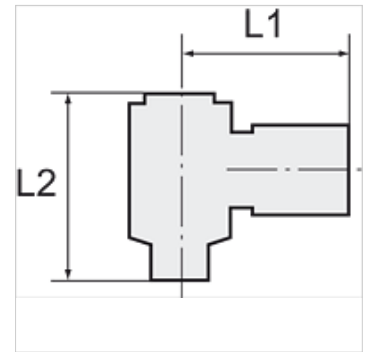

K-SCHWENKTUELLE MS

Swivel hose fittings, parallel male thread

属性

工作压力	10 bar
介质温度	max. +90 °C
环境温度	Max. +90 °C
原料	Nickel-plated brass (banjo bolt), brass (ring nipple)

提示

The dimensions of the standard screw fittings may change slightly during the life of the catalogue as a result of optimisation processes. 其它数据应客户要求提供。

附加信息

Further types and dimensions on request.

货品

名称	螺纹	用于软管	L1 (mm)	L2 (mm)	SW
K- 07 40 34 39	G 1/8	LW 4 mm	26,0	28,0	14 mm
K- 07 40 34 40	G 1/8	LW 6 mm	26,0	28,0	14 mm
K- 07 40 34 41	G 1/4	LW 6 mm	28,0	29,0	17 mm
K- 07 40 34 42	G 1/4	LW 9 mm	28,0	30,5	17 mm
K- 07 40 34 43	G 3/8	LW 6 mm	30,0	32,0	22 mm
K- 07 40 34 44	G 3/8	LW 9 mm	30,0	32,0	22 mm