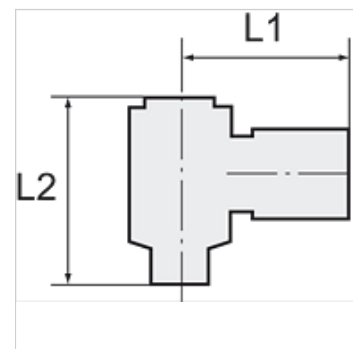

K-SCHWENKTUELLE MS

Swivel hose fittings, parallel male thread

HANSA FLEX

属性

工作压力	10 bar
介质温度	max. +90 °C
环境温度	Max. +90 °C
原料	Nickel-plated brass (banjo bolt), brass (ring nipple)

提示

The dimensions of the standard screw fittings may change slightly during the life of the catalogue as a result of optimisation processes. 其它数据应客户要求提供。

附加信息

Further types and dimensions on request.

货品

名称	螺纹	用于软管	L1 (mm)	L2 (mm)	SW
K- 07 40 34 39	G 1/8	LW 4 mm	26,0	28,0	14 mm
K- 07 40 34 40	G 1/8	LW 6 mm	26,0	28,0	14 mm
K- 07 40 34 41	G 1/4	LW 6 mm	28,0	29,0	17 mm
K- 07 40 34 42	G 1/4	LW 9 mm	28,0	30,5	17 mm
K- 07 40 34 43	G 3/8	LW 6 mm	30,0	32,0	22 mm
K- 07 40 34 44	G 3/8	LW 9 mm	30,0	32,0	22 mm