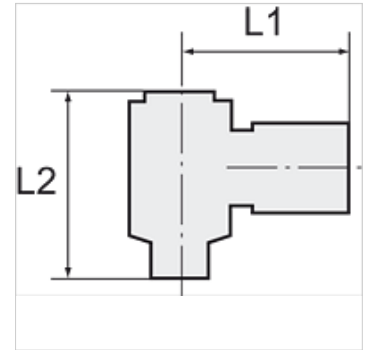

K-SCHWENKTUELLE MS

Swivel hose fittings, parallel male thread

HANSA FLEX

属性

工作压力	10 bar
介质温度	max. +90 °C
环境温度	Max. +90 °C
原料	Nickel-plated brass (banjo bolt), brass (ring nipple)

提示

The dimensions of the standard screw fittings may change slightly during the life of the catalogue as a result of optimisation processes. 其它数据应客户要求提供。

附加信息

Further types and dimensions on request.

货品

名称	螺纹	用于软管	L1 (mm)	L2 (mm)	SW
K- 07 40 34 39	G 1/8	LW 4 mm	26,0	28,0	14 mm
K- 07 40 34 40	G 1/8	LW 6 mm	26,0	28,0	14 mm
K- 07 40 34 41	G 1/4	LW 6 mm	28,0	29,0	17 mm
K- 07 40 34 42	G 1/4	LW 9 mm	28,0	30,5	17 mm
K- 07 40 34 43	G 3/8	LW 6 mm	30,0	32,0	22 mm
K- 07 40 34 44	G 3/8	LW 9 mm	30,0	32,0	22 mm