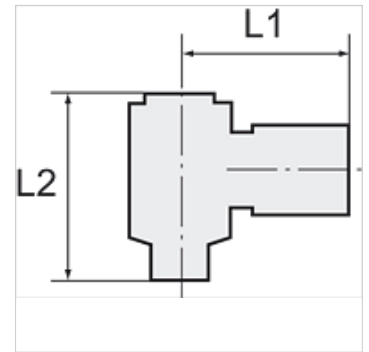

K-SCHWENKTUELLE MS

Swivel hose fittings, parallel male thread

HANSA FLEX

属性

工作压力	10 bar
介质温度	max. +90 °C
环境温度	Max. +90 °C
原料	Nickel-plated brass (banjo bolt), brass (ring nipple)

提示

The dimensions of the standard screw fittings may change slightly during the life of the catalogue as a result of optimisation processes. 其它数据应客户要求提供。

附加信息

Further types and dimensions on request.

货品

名称	螺纹	用于软管	L1 (mm)	L2 (mm)	SW
K- 07 40 34 39	G 1/8	LW 4 mm	26,0	28,0	14 mm
K- 07 40 34 40	G 1/8	LW 6 mm	26,0	28,0	14 mm
K- 07 40 34 41	G 1/4	LW 6 mm	28,0	29,0	17 mm
K- 07 40 34 42	G 1/4	LW 9 mm	28,0	30,5	17 mm
K- 07 40 34 43	G 3/8	LW 6 mm	30,0	32,0	22 mm
K- 07 40 34 44	G 3/8	LW 9 mm	30,0	32,0	22 mm