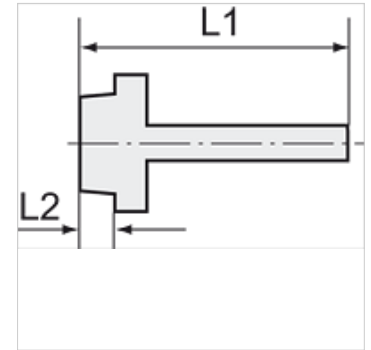

K-TR AG OR VALUE LINE MS NI

Male hose fittings, incl. NBR-O-ring, parallel male thread

属性

最大工作压力	60 bar
最大工作温度	80 °C
原料	黄铜镀镍

提示

The dimensions of the standard screw fittings may change slightly during the life of the catalogue as a result of optimisation processes. 其它数据应客户要求提供。

描述

For air, water, steam, oil, etc.

货品

名称	螺纹	用于软管	L1 (mm)	L2 (mm)	SW
K- 07 40 14 19	G 1/8	LW 6 mm	30,0	6,5	14 mm
K- 07 40 14 20	G 1/8	LW 8 mm	30,0	6,5	14 mm
K- 07 40 14 21	G 1/8	LW 9 mm	30,0	6,5	14 mm
K- 07 40 14 22	G 1/4	LW 6 mm	32,0	8,0	17 mm
K- 07 40 14 23	G 1/4	LW 9 mm	32,0	8,0	17 mm
K- 07 40 14 24	G 1/4	LW 12 mm	33,0	8,0	17 mm
K- 07 40 14 25	G 3/8	LW 9 mm	33,0	9,0	20 mm
K- 07 40 14 26	G 3/8	LW 12 mm	34,0	9,0	20 mm
K- 07 40 14 27	G 1/2	LW 12 mm	35,5	10,0	25 mm