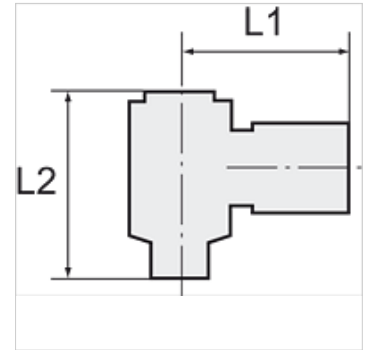

K-W90 VERSCHR DREH HS ALU POM BLAU

Union elbows with aluminium banjo bolt, swivel type

HANSA FLEX

属性

工作压力 0 - 10 bar

温度范围 -10 °C to +60 °C

提示

其它数据应客户要求提供。

货品

名称	螺纹	用于软管	L1 (mm)	L2 (mm)
K- 07 40 33 24	G 1/8	6 mm / 4 mm	23,0	27,0
K- 07 40 33 25	G 1/8	8 mm / 6 mm	25,0	27,0
K- 07 40 33 26	G 1/4	6 mm / 4 mm	25,0	29,0
K- 07 40 33 27	G 1/4	8 mm / 6 mm	26,5	29,0