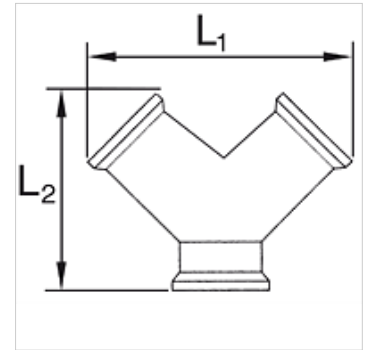

K-VT 2-FACH MS NI

Distributors, 2 outlets, nickel-plated brass

HANSA FLEX

属性

工作压力	最大 10 巴
原料	黄铜镀镍

提示

其它数据应客户要求提供。

货品

名称	螺纹	Outlets	L1 (mm)	L2 (mm)
K- 07 40 40 14	G 1/8 male	2 x female	29,0	32,0
K- 07 40 40 15	G 1/4 male	2 x female	36,0	38,0
K- 07 40 45 63	G 3/8 male	2 x female	41,0	42,5
K- 07 40 45 62	G 1/2 male	2 x female	53,0	53,0
K- 07 40 45 66	G 1/8 female	2 x female	29,0	26,5
K- 07 40 40 82	G 1/4 female	2 x female	36,0	32,0
K- 07 40 40 85	G 3/8 female	2 x female	41,0	37,0
K- 07 40 40 86	G 1/2 female	2 x female	53,0	45,0