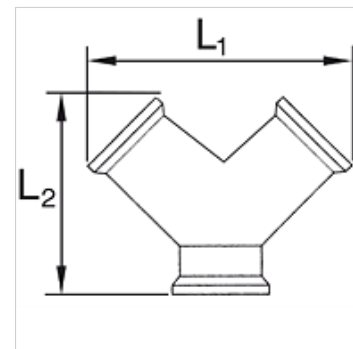

## 属性

工作压力 最大 10 巴

原料 黄铜镀镍

## 货品

名称	螺纹	Outlets	L1 (mm)	L2 (mm)
K- 07 40 40 14	G 1/8 male	2 x female	29,0	32,0
K- 07 40 40 15	G 1/4 male	2 x female	36,0	38,0
K- 07 40 45 63	G 3/8 male	2 x female	41,0	42,5
K- 07 40 45 62	G 1/2 male	2 x female	53,0	53,0
K- 07 40 45 66	G 1/8 female	2 x female	29,0	26,5
K- 07 40 40 82	G 1/4 female	2 x female	36,0	32,0
K- 07 40 40 85	G 3/8 female	2 x female	41,0	37,0
K- 07 40 40 86	G 1/2 female	2 x female	53,0	45,0