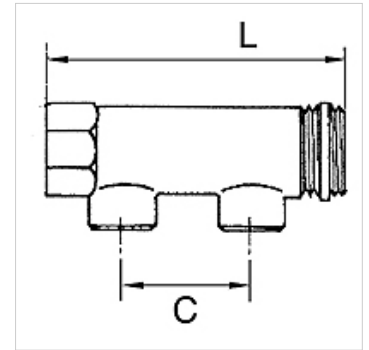

K-VTST 2 AB MS

Distributor pieces, brass, with 2 outlets

HANSA FLEX

属性

接口	G 3/4 and G 1 incl. PTFE-sealing at outer thread, G 1 1/4 without sealing
工作压力	最大 10 巴

提示

其它数据应客户要求提供。

描述

For assembling compressed air taps. End fittings with 1 x male and 1 x female thread, outlets optionally with male or female thread.

货品

名称	输出端接口	输入端接口	C (mm)	L (mm)
K- 07 40 40 49	2 x 1/2 male	2 x 3/4	50,0	110,0
K- 07 40 40 50	2 x 1/2 female	2 x 3/4	50,0	110,0
K- 07 40 40 51	2 x 1/2 male	2 x 1	50,0	113,0
K- 07 40 40 52	2 x 1/2 female	2 x 1	50,0	113,0
K- 07 40 40 53	2 x 1/2 male	2 x 1 1/4	60,0	137,0
K- 07 40 40 54	2 x 1/2 female	2 x 1 1/4	60,0	137,0