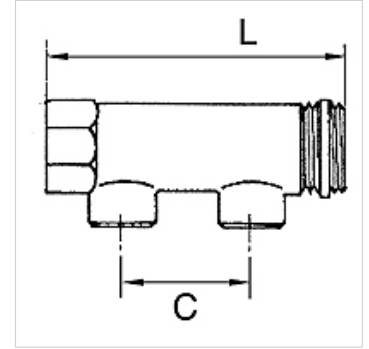

# K-VTST 2 AB MS

Distributor pieces, brass, with 2 outlets

**HANSA FLEX**

## 属性

接口	G 3/4 and G 1 incl. PTFE-sealing at outer thread, G 1 1/4 without sealing
工作压力	最大 10 巴

## 描述

For assembling compressed air taps. End fittings with 1 x male and 1 x female thread, outlets optionally with male or female thread.

## 货品

名称	输出端接口	输入端接口	C (mm)	L (mm)
K- 07 40 40 49	2 x 1/2 male	2 x 3/4	50,0	110,0
K- 07 40 40 50	2 x 1/2 female	2 x 3/4	50,0	110,0
K- 07 40 40 51	2 x 1/2 male	2 x 1	50,0	113,0
K- 07 40 40 52	2 x 1/2 female	2 x 1	50,0	113,0
K- 07 40 40 53	2 x 1/2 male	2 x 1 1/4	60,0	137,0
K- 07 40 40 54	2 x 1/2 female	2 x 1 1/4	60,0	137,0