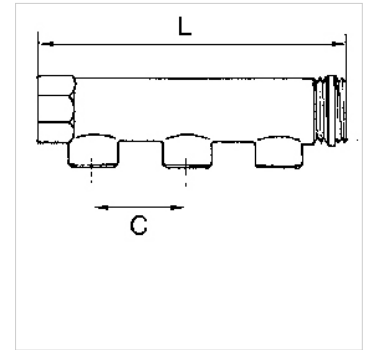

K-VTST 3 AB MS

Distributor pieces, brass, with 3 outlets

HANSA FLEX

属性

接口	G 3/4 and G 1 incl. PTFE-sealing at outer thread, G 1 1/4 without sealing
工作压力	最大 10 巴

提示

其它数据应客户要求提供。

描述

For assembling compressed air taps. End fittings with 1 x male and 1 x female thread, outlets optionally with male or female thread.

货品

名称	输出端接口	输入端接口	C (mm)	L (mm)
K- 07 40 40 55	3 x 1/2 male	2 x 3/4	50,0	160,0
K- 07 40 40 56	3 x 1/2 female	2 x 3/4	50,0	160,0
K- 07 40 40 57	3 x 1/2 male	2 x 1	50,0	163,0
K- 07 40 40 58	3 x 1/2 female	2 x 1	50,0	163,0
K- 07 40 40 59	3 x 1/2 male	2 x 1 1/4	60,0	197,0
K- 07 40 40 60	3 x 1/2 female	2 x 1 1/4	60,0	197,0