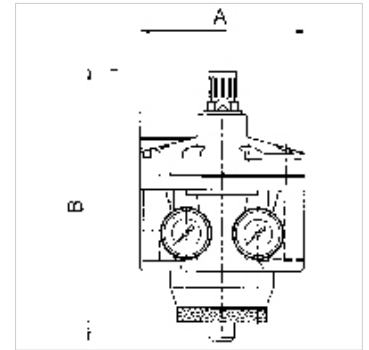

## 属性

|       |                                                                |
|-------|----------------------------------------------------------------|
| 入口压力  | Max. 25 bar                                                    |
| 介质温度  | max. 60 °C                                                     |
| 环境温度  | Max. 60 °C                                                     |
| 流量    | 50000 l/min                                                    |
| 密封材料  | NBR                                                            |
| 壳体    | Aluminium, painted silver                                      |
| 流量值测量 | At P1 = 8 bar, P2 = 6 bar and pressure drop $\Delta p = 1$ bar |

## 货品

| 名称             | 螺纹      | 调节范围         | A<br>(mm) | B        | DN |
|----------------|---------|--------------|-----------|----------|----|
| K- 07 25 08 03 | G 1 1/2 | 0.1 - 3 bar  | 188,0     | 261,0 mm | 50 |
| K- 07 25 08 04 | G 1 1/2 | 0.2 - 6 bar  | 188,0     | 261,0 mm | 50 |
| K- 07 25 08 05 | G 1 1/2 | 0.5 - 10 bar | 188,0     | 261,0 mm | 50 |
| K- 07 25 08 06 | G 1 1/2 | 0.5 - 16 bar | 188,0     | 261,0 mm | 50 |
| K- 07 25 08 07 | G 2     | 0.1 - 3 bar  | 160,0     | 261,0 mm | 50 |
| K- 07 25 08 08 | G 2     | 0.2 - 6 bar  | 160,0     | 261,0 mm | 50 |
| K- 07 25 08 09 | G 2     | 0.5 - 10 bar | 160,0     | 261,0 mm | 50 |
| K- 07 25 08 10 | G 2     | 0.5 - 16 bar | 160,0     | 261,0 mm | 50 |