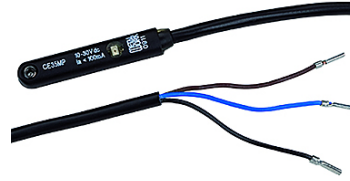

# K-SENSOREN T-NUT 5

DSL reed sensor

**HANSA FLEX**

## 附加信息

Important: The scope of supply does not include a connector. Please order separately.  
Adjustable limit switches with shock absorber available on request.

## 货品

名称	规格
K- 07 15 20 92	Slotted fixing plate