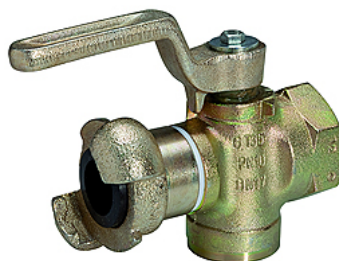

# K-BKR ECKFORM KUPP IG

Plug valves with coupling, one side sealing, female threaded, with lever stop and exhaust

**HANSA FLEX**

## 货品

名称	接口	DN	H (mm)	L (mm)	SW (mm)
K- 07 35 05 41	G 1/2	15	93,0	131,0	41
K- 07 35 05 42	G 3/4	17	93,0	124,0	41
K- 07 35 05 40	G 1	17	93,0	124,0	41