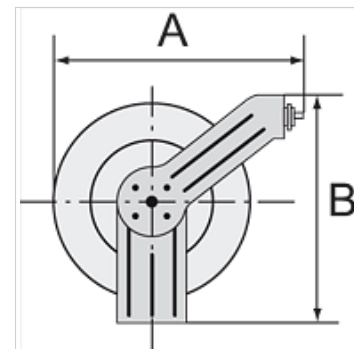

# K-SCHL-AUFROLLER SCHWEISS

Hose reel, welding type

**HANSA FLEX**

## 属性

软管	Welding hose for oxygen and acetylene, red and blue, made from synthetic rubber.
工作压力	最大 10 巴
固定	Wall, floor or ceiling
入口	Oxygen G 1/4 male, right-hand thread with 60° inside cone, Acetylene G 3/8 male, left-hand thread with 60° inside cone

## 描述

Heavy-duty steel design for industrial applications. Blue, powder-coated housing. Special reel guide prevents excessive wear on the hose. An automatic latching mechanism allows the hose to be engaged at any length. Enclosed spring. Precise locking device for continuous feeding or latching mechanism.

## 货品

名称	软管尺寸	高度 (mm)	直径 (mm)	软管长度 (m)
K- 07 10 06 28	Oxygen: 16.5 mm x 6 mm, Acetylene: 17 mm x 10 mm	360	320	15