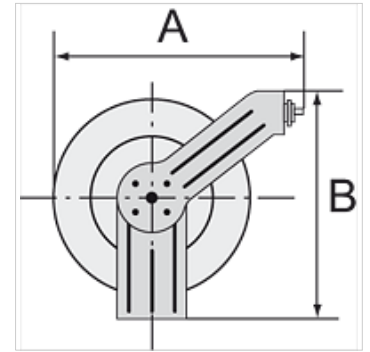

K-SCHL-AUFROLLER SCHWEISS

Hose reel, welding type

HANSA FLEX

属性

软管	Welding hose for oxygen and acetylene, red and blue, made from synthetic rubber.
工作压力	最大 10 巴
固定	Wall, floor or ceiling
入口	Oxygen G 1/4 male, right-hand thread with 60° inside cone, Acetylene G 3/8 male, left-hand thread with 60° inside cone

提示

其它数据应客户要求提供。

描述

Heavy-duty steel design for industrial applications. Blue, powder-coated housing. Special reel guide prevents excessive wear on the hose. An automatic latching mechanism allows the hose to be engaged at any length. Enclosed spring. Precise locking device for continuous feeding or latching mechanism.

货品

名称	软管尺寸	高度 (mm)	直径 (mm)	软管长度 (m)
K- 07 10 06 28	Oxygen: 16.5 mm x 6 mm, Acetylene: 17 mm x 10 mm	360	320	15