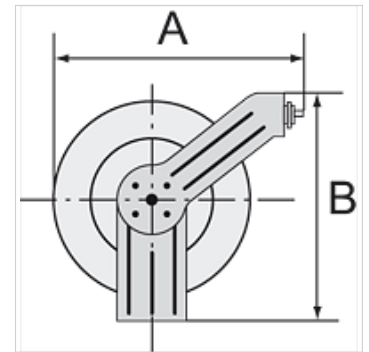

K-SCHL-AUFROLLER SCHWEISS

Hose reel, welding type

HANSA FLEX

属性

软管	Welding hose for oxygen and acetylene, red and blue, made from synthetic rubber.
工作压力	最大 10 巴
固定	Wall, floor or ceiling
入口	Oxygen G 1/4 male, right-hand thread with 60° inside cone, Acetylene G 3/8 male, left-hand thread with 60° inside cone

提示

其它数据应客户要求提供。

描述

Heavy-duty steel design for industrial applications. Blue, powder-coated housing. Special reel guide prevents excessive wear on the hose. An automatic latching mechanism allows the hose to be engaged at any length. Enclosed spring. Precise locking device for continuous feeding or latching mechanism.

货品

名称	软管尺寸	高度 (mm)	直径 (mm)	软管长度 (m)
K- 07 10 06 28	Oxygen: 16.5 mm x 6 mm, Acetylene: 17 mm x 10 mm	360	320	15