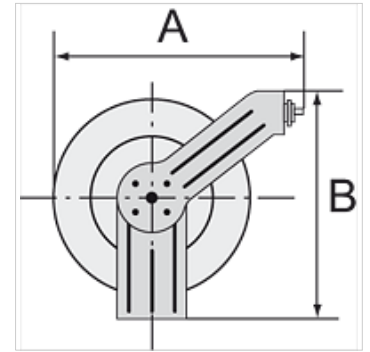

# K-SCHL-AUFROLLER SCHWEISS

Hose reel, welding type

**HANSA FLEX**

## 属性

软管	Welding hose for oxygen and acetylene, red and blue, made from synthetic rubber.
工作压力	最大 10 巴
固定	Wall, floor or ceiling
入口	Oxygen G 1/4 male, right-hand thread with 60° inside cone, Acetylene G 3/8 male, left-hand thread with 60° inside cone

## 描述

Heavy-duty steel design for industrial applications. Blue, powder-coated housing. Special reel guide prevents excessive wear on the hose. An automatic latching mechanism allows the hose to be engaged at any length. Enclosed spring. Precise locking device for continuous feeding or latching mechanism.

## 货品

名称	软管尺寸	高度 (mm)	直径 (mm)	软管长度 (m)
K- 07 10 06 28	Oxygen: 16.5 mm x 6 mm, Acetylene: 17 mm x 10 mm	360	320	15