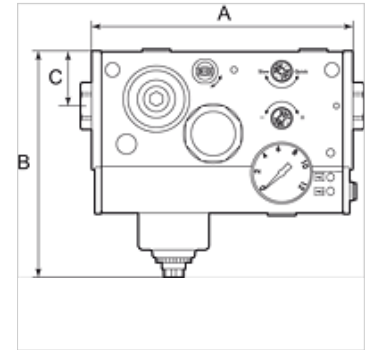

K-WTEH SERIE ONE O DRS

Service units, »ONE« Series, without pressure switch

HANSA FLEX

属性

入口压力	Max. 10 bar
温度范围	-10 °C to +50 °C
适用介质	压缩空气
保护等级	IP 65
工作压力	0.5 - 8 bar
压力开关	Changeover contact
过滤器元件中的气孔宽度	20 µm
流量值测量	At 6,3 bar and $\Delta p = 1$ bar

提示

其它数据应客户要求提供。

描述

Multifunctional service unit with 6 or 7 functions in a single device: 3/2-way valve (manually operated), filter with automatic drain valve, air ports, pressure regulator, pressure gauge, soft start valve and optional: pressure switch. This combination of extremely good flow rates and a wide range of functions integrated in a single, compact unit saves valuable space and is unmatched by any similar product available in the market! Soft starting independently of the load and easy replacement of the filter cartridge under pressure are just two of the other outstanding features of this amazing device.

订购指南

This unit can also be supplied with many other combinations of functions and port sizes. We will be pleased to make you an offer to match your individual specification on request!

货品

名称	接口	流量 (L/min)	A (mm)	B	C (mm)	电压
K- 07 25 13 79	G 1/4	2400	165,5	144,0 mm	35,0	24 V DC (for valves and pressure switch)
K- 07 25 13 80	G 3/8	3300	165,5	144,0 mm	35,0	24 V DC (for valves and pressure switch)
K- 07 25 13 81	G 1/2"	4000	165,5	144,0 mm	35,0	24 V DC (for valves and pressure switch)