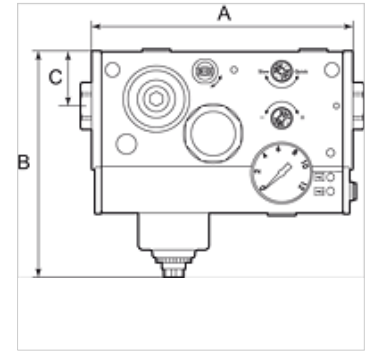

K-WTEH SERIE ONE O DRS

Service units, »ONE« Series, without pressure switch

HANSA FLEX

属性

入口压力	Max. 10 bar
温度范围	-10 °C to +50 °C
适用介质	压缩空气
保护等级	IP 65
工作压力	0.5 - 8 bar
压力开关	Changeover contact
过滤器元件中的气孔宽度	20 µm
流量值测量	At 6,3 bar and $\Delta p = 1$ bar

提示

其它数据应客户要求提供。

描述

Multifunctional service unit with 6 or 7 functions in a single device: 3/2-way valve (manually operated), filter with automatic drain valve, air ports, pressure regulator, pressure gauge, soft start valve and optional: pressure switch. This combination of extremely good flow rates and a wide range of functions integrated in a single, compact unit saves valuable space and is unmatched by any similar product available in the market! Soft starting independently of the load and easy replacement of the filter cartridge under pressure are just two of the other outstanding features of this amazing device.

订购指南

This unit can also be supplied with many other combinations of functions and port sizes. We will be pleased to make you an offer to match your individual specification on request!

货品

名称	接口	流量 (L/min)	A (mm)	B	C (mm)	电压
K- 07 25 13 79	G 1/4	2400	165,5	144,0 mm	35,0	24 V DC (for valves and pressure switch)
K- 07 25 13 80	G 3/8	3300	165,5	144,0 mm	35,0	24 V DC (for valves and pressure switch)
K- 07 25 13 81	G 1/2"	4000	165,5	144,0 mm	35,0	24 V DC (for valves and pressure switch)