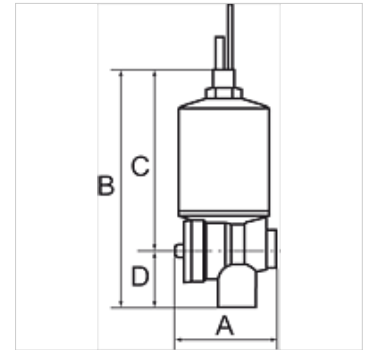

K-ABLASSVENTIL AUTO

Fully-automatic drain valve with Adapter G 1/8

HANSA FLEX

属性

工作压力	min. 4 bar, max. 16 bar
适用介质	Condensate (emulsion)
容器接口	G 1/8 male
工作温度	0 °C to +90 °C
装入位置	Bowl mounted– vertical ± 10%
原料	Hood :aus Messing, Gehäuse aus Kunststoff (PA)

提示

其它数据应客户要求提供。

描述

For all size G 1/4 or larger filters, filter regulators, service units and combined units. Not suitable for our miniature Series nor for the »multifix« Series. Easier to mount than the standard manual drain valve.