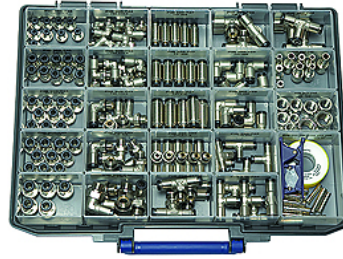

K-BOX CLICK-CLOCK

Boxed set - click-clock

HANSA FLEX

属性

工作压力	Max. 16 bar
工作温度	-20 °C to +80 °C
原料	黄铜镀镍
紧压环	Hostaform
O 形圈	NBR
张紧环	Stainless steel

描述

45 male connectors G 1/8-4, G 1/8-6, G 1/4-8, G 3/8-8
35 swivel type male elbows G 1/8-4, G 1/8-6, G 1/4-6, G 1/4-8, G 3/8-8
15 unions 4, 6, 8 mm
10 union elbows 6, 8 mm
15 union tees 4, 6, 8 mm
15 swivel type male branch tees G 1/8-6, G 1/4-6, G 1/4-8
9 reducers with push-in plug 8/6, 10/6, 10/8
10 plugs 6, 8 mm
10 sockets G 1/8, G 1/4, G 3/8
1 PTFE-sealing tape
1 hose cutter

附加信息

Further types and dimensions on request.

货品

名称	定义
K- 07 40 35 24	Boxed set, >click-clock< Series push-in fittings