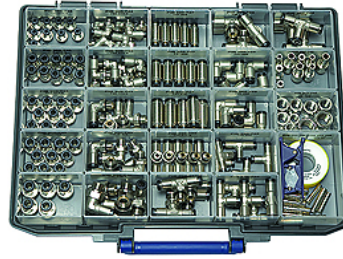

# K-BOX CLICK-CLOCK

Boxed set - click-clock

**HANSA FLEX**

## 属性

工作压力	Max. 16 bar
工作温度	-20 °C to +80 °C
原料	黄铜镀镍
紧压环	Hostaform
O 形圈	NBR
张紧环	Stainless steel

## 描述

45 male connectors G 1/8-4, G 1/8-6, G 1/4-8, G 3/8-8  
35 swivel type male elbows G 1/8-4, G 1/8-6, G 1/4-6, G 1/4-8, G 3/8-8  
15 unions 4, 6, 8 mm  
10 union elbows 6, 8 mm  
15 union tees 4, 6, 8 mm  
15 swivel type male branch tees G 1/8-6, G 1/4-6, G 1/4-8  
9 reducers with push-in plug 8/6, 10/6, 10/8  
10 plugs 6, 8 mm  
10 sockets G 1/8, G 1/4, G 3/8  
1 PTFE-sealing tape  
1 hose cutter

## 货品

名称	定义
K- 07 40 35 24	Boxed set, >click-clock< Series push-in fittings