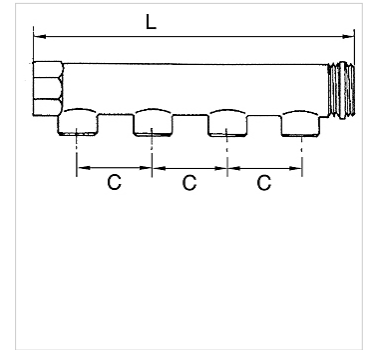

K-VTST 4 AB MS

Distributor pieces, brass, with 4 outlets

HANSA FLEX

属性

接口	G 3/4 and G 1 incl. PTFE-sealing at outer thread, G 1 1/4 without sealing
工作压力	最大 10 巴

提示

其它数据应客户要求提供。

描述

For assembling compressed air taps. End fittings with 1 x male and 1 x female thread, outlets optionally with male or female thread.

货品

名称	输出端接口	输入端接口	C (mm)	L (mm)
K- 07 40 52 85	4 x 1/2 male	2 x 3/4	50,0	210,0
K- 07 40 52 86	4 x 1/2 female	2 x 3/4	50,0	210,0
K- 07 40 52 87	4 x 1/2 male	2 x 1	50,0	213,0
K- 07 40 52 88	4 x 1/2 female	2 x 1	50,0	213,0
K- 07 40 52 89	4 x 1/2 male	2 x 1 1/4	60,0	257,0
K- 07 40 52 90	4 x 1/2 female	2 x 1 1/4	60,0	257,0