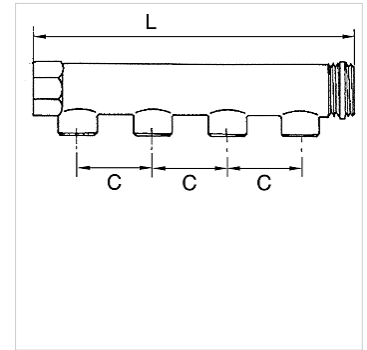

K-VTST 4 AB MS

Distributor pieces, brass, with 4 outlets

HANSA FLEX

属性

接口	G 3/4 and G 1 incl. PTFE-sealing at outer thread, G 1 1/4 without sealing
工作压力	最大 10 巴

提示

其它数据应客户要求提供。

描述

For assembling compressed air taps. End fittings with 1 x male and 1 x female thread, outlets optionally with male or female thread.

货品

名称	输出端接口	输入端接口	C (mm)	L (mm)
K- 07 40 52 85	4 x 1/2 male	2 x 3/4	50,0	210,0
K- 07 40 52 86	4 x 1/2 female	2 x 3/4	50,0	210,0
K- 07 40 52 87	4 x 1/2 male	2 x 1	50,0	213,0
K- 07 40 52 88	4 x 1/2 female	2 x 1	50,0	213,0
K- 07 40 52 89	4 x 1/2 male	2 x 1 1/4	60,0	257,0
K- 07 40 52 90	4 x 1/2 female	2 x 1 1/4	60,0	257,0