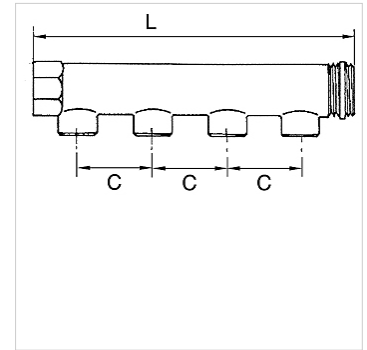

# K-VTST 4 AB MS

Distributor pieces, brass, with 4 outlets

**HANSA FLEX**

## 属性

接口	G 3/4 and G 1 incl. PTFE-sealing at outer thread, G 1 1/4 without sealing
工作压力	最大 10 巴

## 描述

For assembling compressed air taps. End fittings with 1 x male and 1 x female thread, outlets optionally with male or female thread.

## 货品

名称	输出端接口	输入端接口	C (mm)	L (mm)
K- 07 40 52 85	4 x 1/2 male	2 x 3/4	50,0	210,0
K- 07 40 52 86	4 x 1/2 female	2 x 3/4	50,0	210,0
K- 07 40 52 87	4 x 1/2 male	2 x 1	50,0	213,0
K- 07 40 52 88	4 x 1/2 female	2 x 1	50,0	213,0
K- 07 40 52 89	4 x 1/2 male	2 x 1 1/4	60,0	257,0
K- 07 40 52 90	4 x 1/2 female	2 x 1 1/4	60,0	257,0