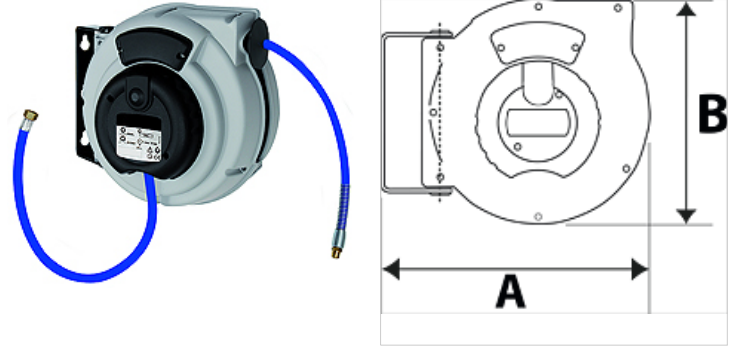

K-SCHL-AUFROLLER STANDARD

Hose reel - standard type

HANSA FLEX

属性

软管材料	Polyurethane (PUR)
工作温度	max +40 °C
应用	for compressed air and water
转动角度	150°

提示

其它数据应客户要求提供。

描述

Hose reel with automatic rewind and spring assembly. Robust hose locking mechanism, impact resistant plastic casing. Swivel wall mount made made from coated steel. Easy mounting on the wall or ceiling.

货品

名称	软管尺寸	A (mm)	B (mm)	螺纹 出口	螺纹 入口	最大工作压力 (bar)	软管长度 (m)
K- 07 10 11 03	12 mm x 8 mm	325,0	275,0	G 1/4 AG	G 1/4 fem	10	9
K- 07 10 11 04	12 mm x 8 mm	355,0	315,0	G 1/4 AG	G 1/4 fem	15	12