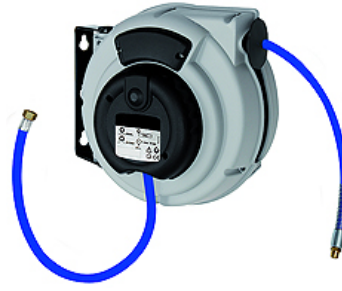

# K-SCHL-AUFROLLER STANDARD

Hose reel - standard type

**HANSA FLEX**

## 属性

软管材料	Polyurethane (PUR)
工作温度	max +40 °C
应用	for compressed air and water
转动角度	150°

## 描述

Hose reel with automatic rewind and spring assembly. Robust hose locking mechanism, impact resistant plastic casing. Swivel wall mount made made from coated steel. Easy mounting on the wall or ceiling.