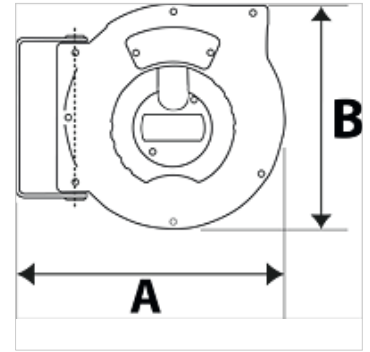

K-SCHL-AUFROLLER STANDARD

Hose reel - standard type

HANSA FLEX

属性

软管材料	Polyurethane (PUR)
工作温度	max +40 °C
应用	for compressed air and water
转动角度	150°

提示

其它数据应客户要求提供。

描述

Hose reel with automatic rewind and spring assembly. Robust hose locking mechanism, impact resistant plastic casing. Swivel wall mount made made from coated steel. Easy mounting on the wall or ceiling.

货品

名称	软管尺寸	A (mm)	B (mm)	螺纹 出口	螺纹 入口	最大工作压力 (bar)	软管长度 (m)
K- 07 10 11 03	12 mm x 8 mm	325,0	275,0	G 1/4 AG	G 1/4 fem	10	9
K- 07 10 11 04	12 mm x 8 mm	355,0	315,0	G 1/4 AG	G 1/4 fem	15	12