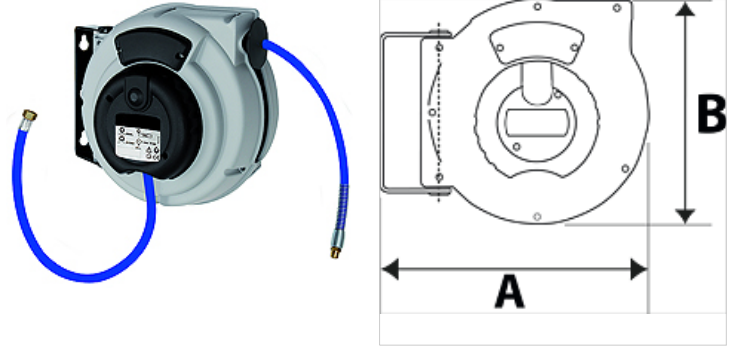

K-SCHL-AUFROLLER STANDARD

Hose reel - standard type

HANSA FLEX

属性

软管材料	Polyurethane (PUR)
工作温度	max +40 °C
应用	for compressed air and water
转动角度	150°

提示

其它数据应客户要求提供。

描述

Hose reel with automatic rewind and spring assembly. Robust hose locking mechanism, impact resistant plastic casing. Swivel wall mount made made from coated steel. Easy mounting on the wall or ceiling.

货品

名称	软管尺寸	A (mm)	B (mm)	螺纹 出口	螺纹 入口	最大工作压力 (bar)	软管长度 (m)
K- 07 10 11 03	12 mm x 8 mm	325,0	275,0	G 1/4 AG	G 1/4 fem	10	9
K- 07 10 11 04	12 mm x 8 mm	355,0	315,0	G 1/4 AG	G 1/4 fem	15	12