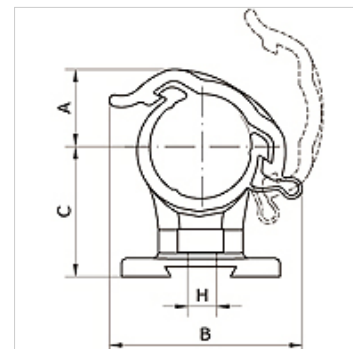

# K-SRS TECHNOPOLYMER INFI

Pipe clip made of technopolymer

**HANSA FLEX**

## 货品

名称	用于管外径- $\varnothing$ mm	A (mm)	B (mm)	C (mm)	H
K- 07 40 54 77	20	15,0	35,5	26,0	M 6
K- 07 40 54 78	25	17,0	39,5	26,0	M 6
K- 07 40 54 79	32	20,0	44,5	40,0	M 6
K- 07 40 54 80	40	24,5	53,5	40,0	M 6
K- 07 40 54 81	50	30,0	62,0	54,0	M 6
K- 07 40 54 82	63	36,0	73,5	54,0	M 6