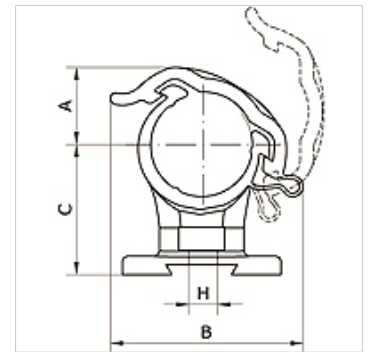

# K-SRS TECHNOPOLYMER INFI

Pipe clip made of technopolymer

**HANSA FLEX**

货品					
名称	用于管外径- $\varnothing$ mm	A (mm)	B (mm)	C (mm)	H
K- 07 40 54 77	20	15,0	35,5	26,0	M 6
K- 07 40 54 78	25	17,0	39,5	26,0	M 6
K- 07 40 54 79	32	20,0	44,5	40,0	M 6
K- 07 40 54 80	40	24,5	53,5	40,0	M 6
K- 07 40 54 81	50	30,0	62,0	54,0	M 6
K- 07 40 54 82	63	36,0	73,5	54,0	M 6